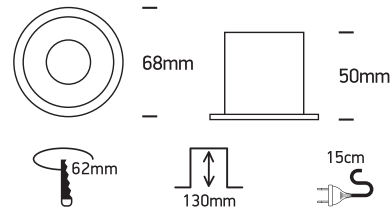

# INSTALLATION MANUAL

10105D8

100-240V | MR16 | GU10 | 10W | IP20 | Aluminium