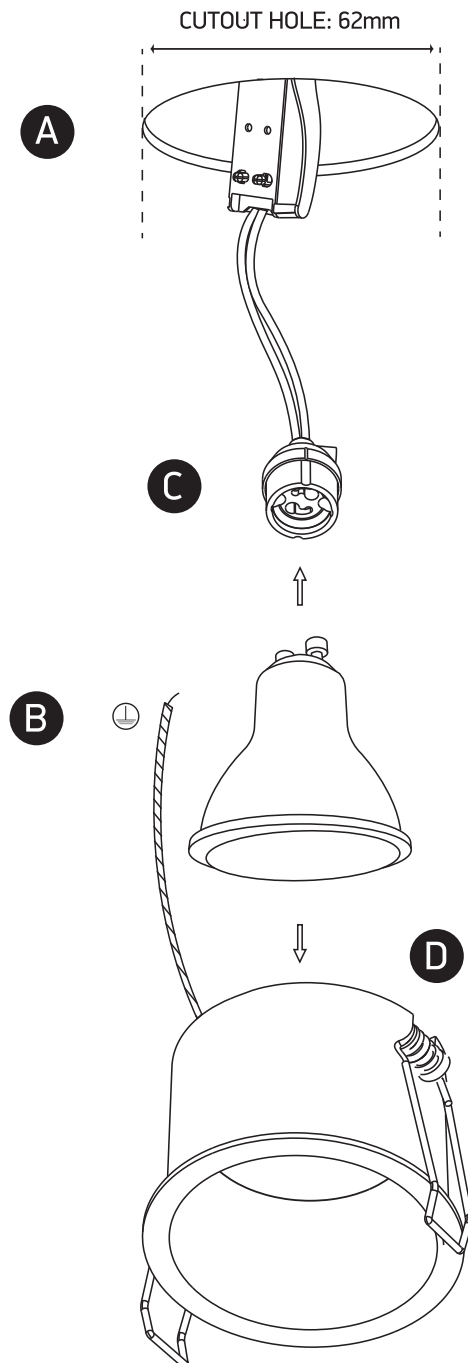

# INSTALLATION MANUAL

10105D8

100-240V | MR16 | GU10 | 10W | IP20 | Aluminium