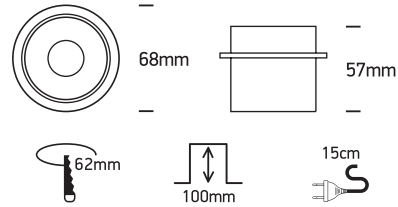

# INSTALLATION MANUAL

10105D9

100-240V | MR16 | GU10 | 10W | IP20 | Aluminium