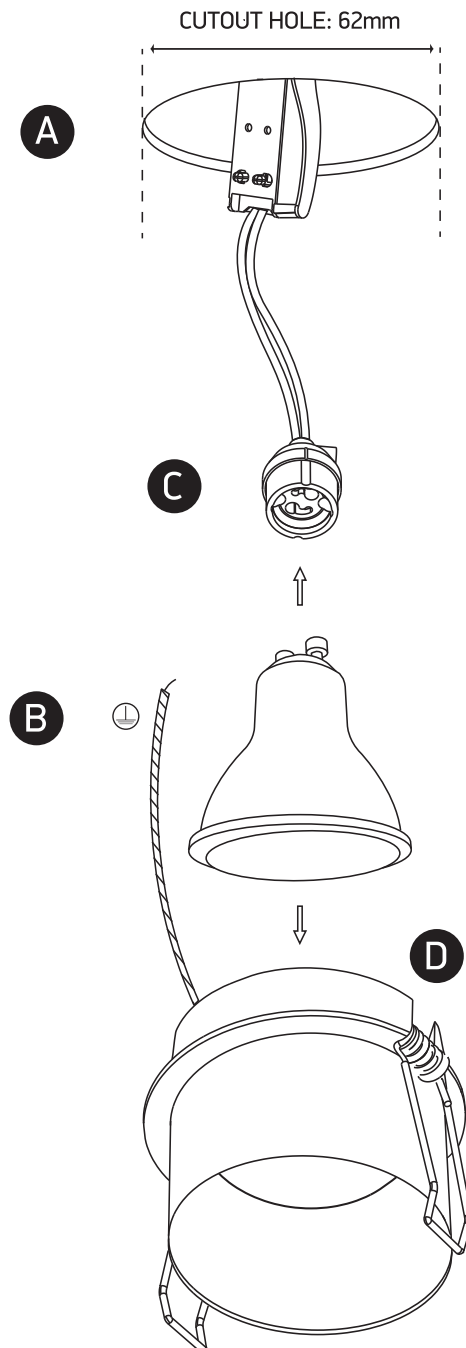

# INSTALLATION MANUAL

10105D9

100-240V | MR16 | GU10 | 10W | IP20 | Aluminium