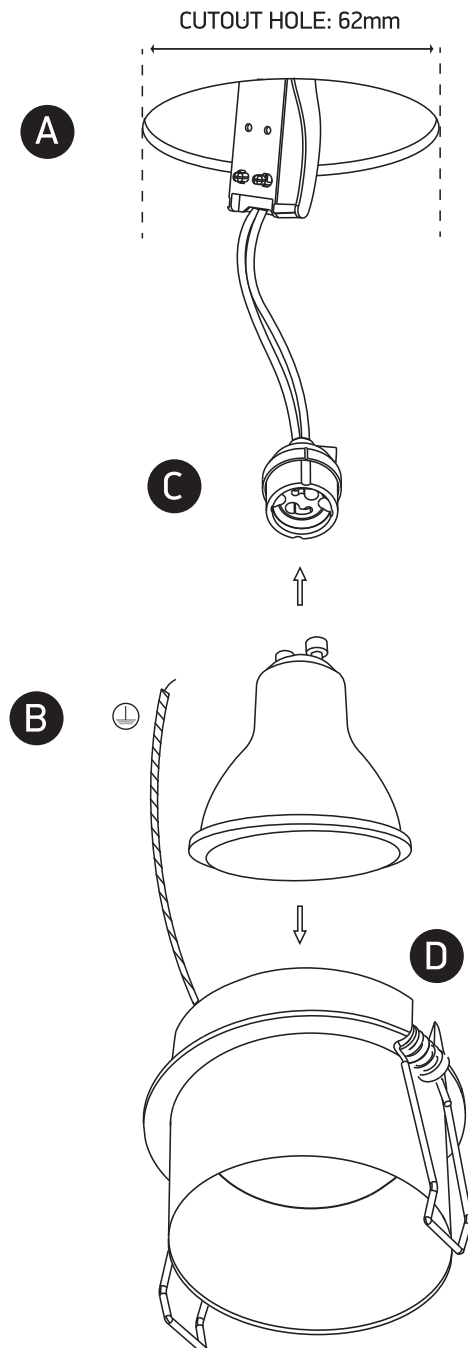

INSTALLATION MANUAL

10105D9

100-240V | MR16 | GU10 | 10W | IP20 | Aluminium

Warnings:

1. Make sure that the product is installed properly before connecting to electricity.
2. Do not cover the fitting.
3. Maintenance and installation should only be carried out by a professional electrician.