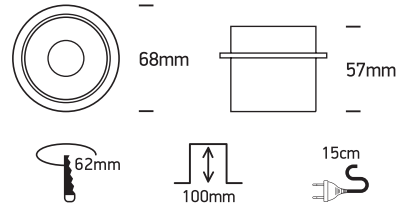

INSTALLATION MANUAL

10105D9

100-240V | MR16 | GU10 | 10W | IP20 | Aluminium

Warnings:

1. Make sure that the product is installed properly before connecting to electricity.
2. Do not cover the fitting.
3. Maintenance and installation should only be carried out by a professional electrician.