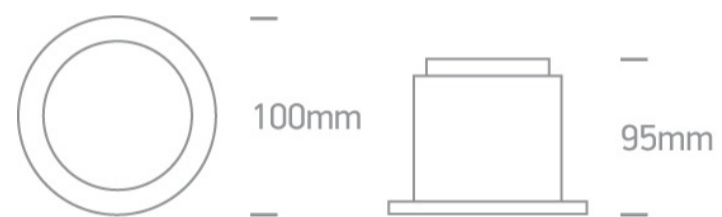

06 Downlights Fixed LED>Dark Light Downlights Aluminium

10105E/AL/C

5W LED Dark Light recessed spot IP40.

Requires 500mA driver.

Complies with standard EN60598-1 and any other specific standards.

Downloads

Dimensions

Gallery

Physical Specification

Item Group

06 Downlights Fixed LED

Family

Dark Light Downlights Aluminium

Order Code

10105E/AL/C

Colour

Aluminium

Material

Natural Aluminium

Shape

Circular

Height

Illumination Data

Colour Temperature	4000K
Lumen Output	375lm
Light Efficiency	75lm/W
CRI	80
Illumination Diagram	
Dark Light	Yes

Packing Info

Box Length	11cm
Box Width	11cm
Box Height	11cm
Box Weight	0,45kg
Pcs/Carton	20
Barcode	5291889032878
HS Code	9405409900