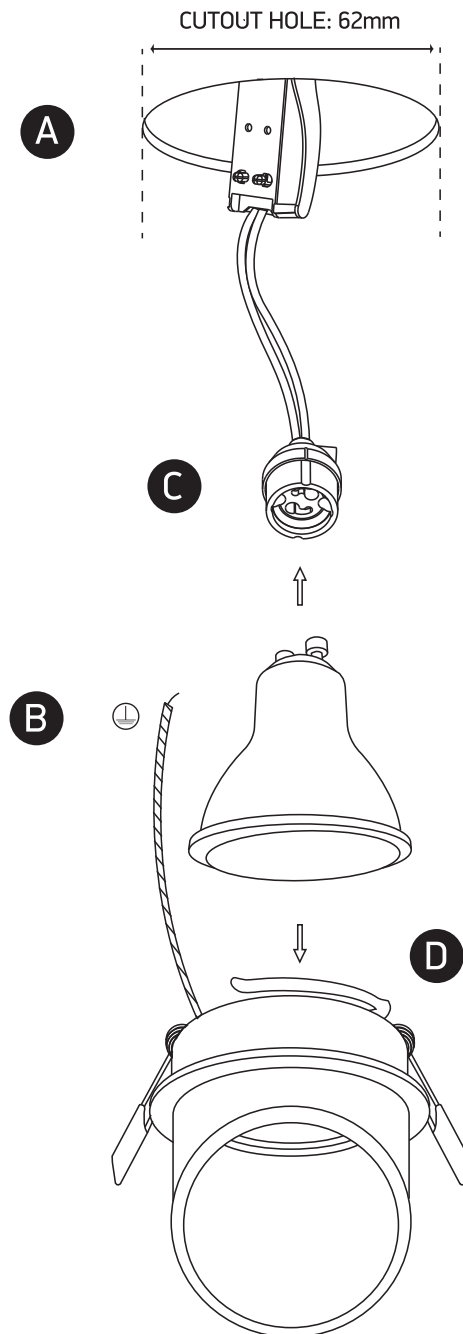

INSTALLATION MANUAL

10105E1

68mm

62mm

65mm

100mm

15cm

one
LIGHT

100-240V | MR16 | GU10 | 10W | IP20 | Aluminium

Warnings:

1. Make sure that the product is installed properly before connecting to electricity.
2. Do not cover the fitting.
3. Maintenance and installation should only be carried out by a professional electrician.