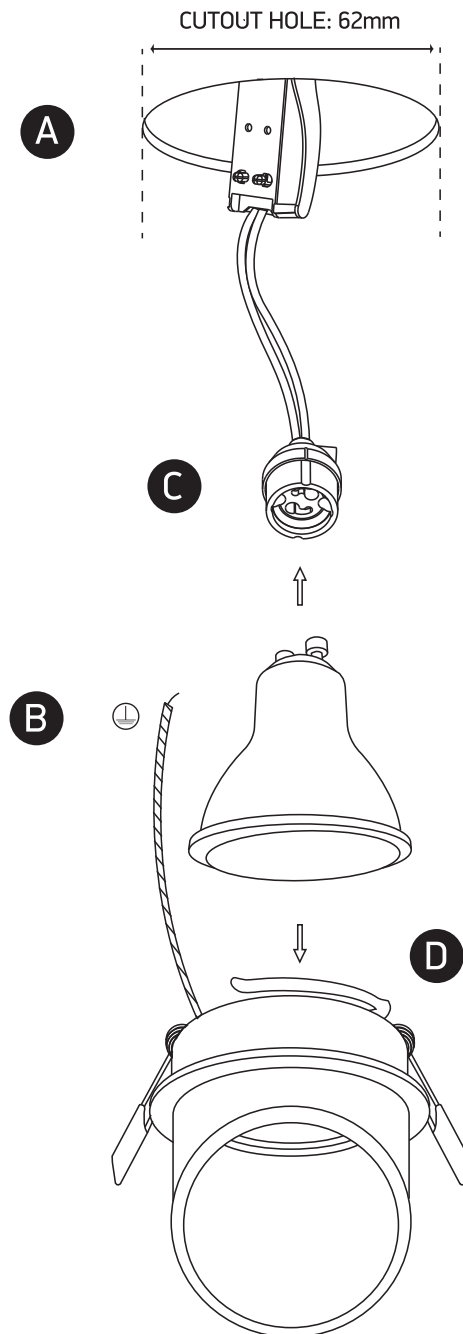

# INSTALLATION MANUAL

10105E1

68mm

62mm

65mm

100mm

15cm

100-240V | MR16 | GU10 | 10W | IP20 | Aluminium