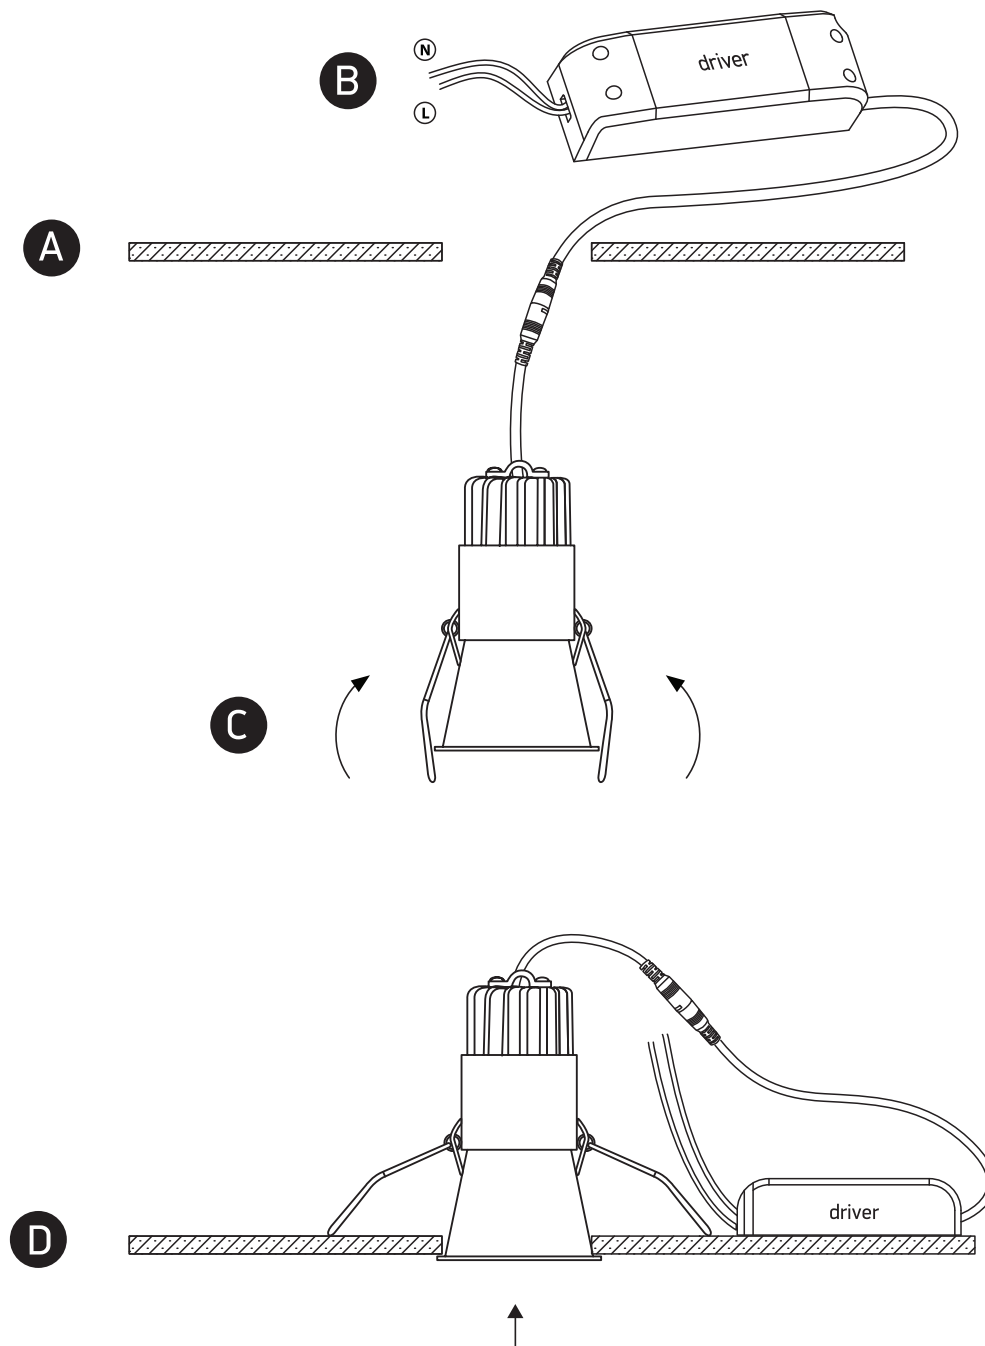

## 10105FD

**ecodownlight**

55mm

230V | COB LED | 5W | IP20 | Aluminium  
Complete with 300mA driver.

80  
CRI

95mm

**one**  
LIGHT