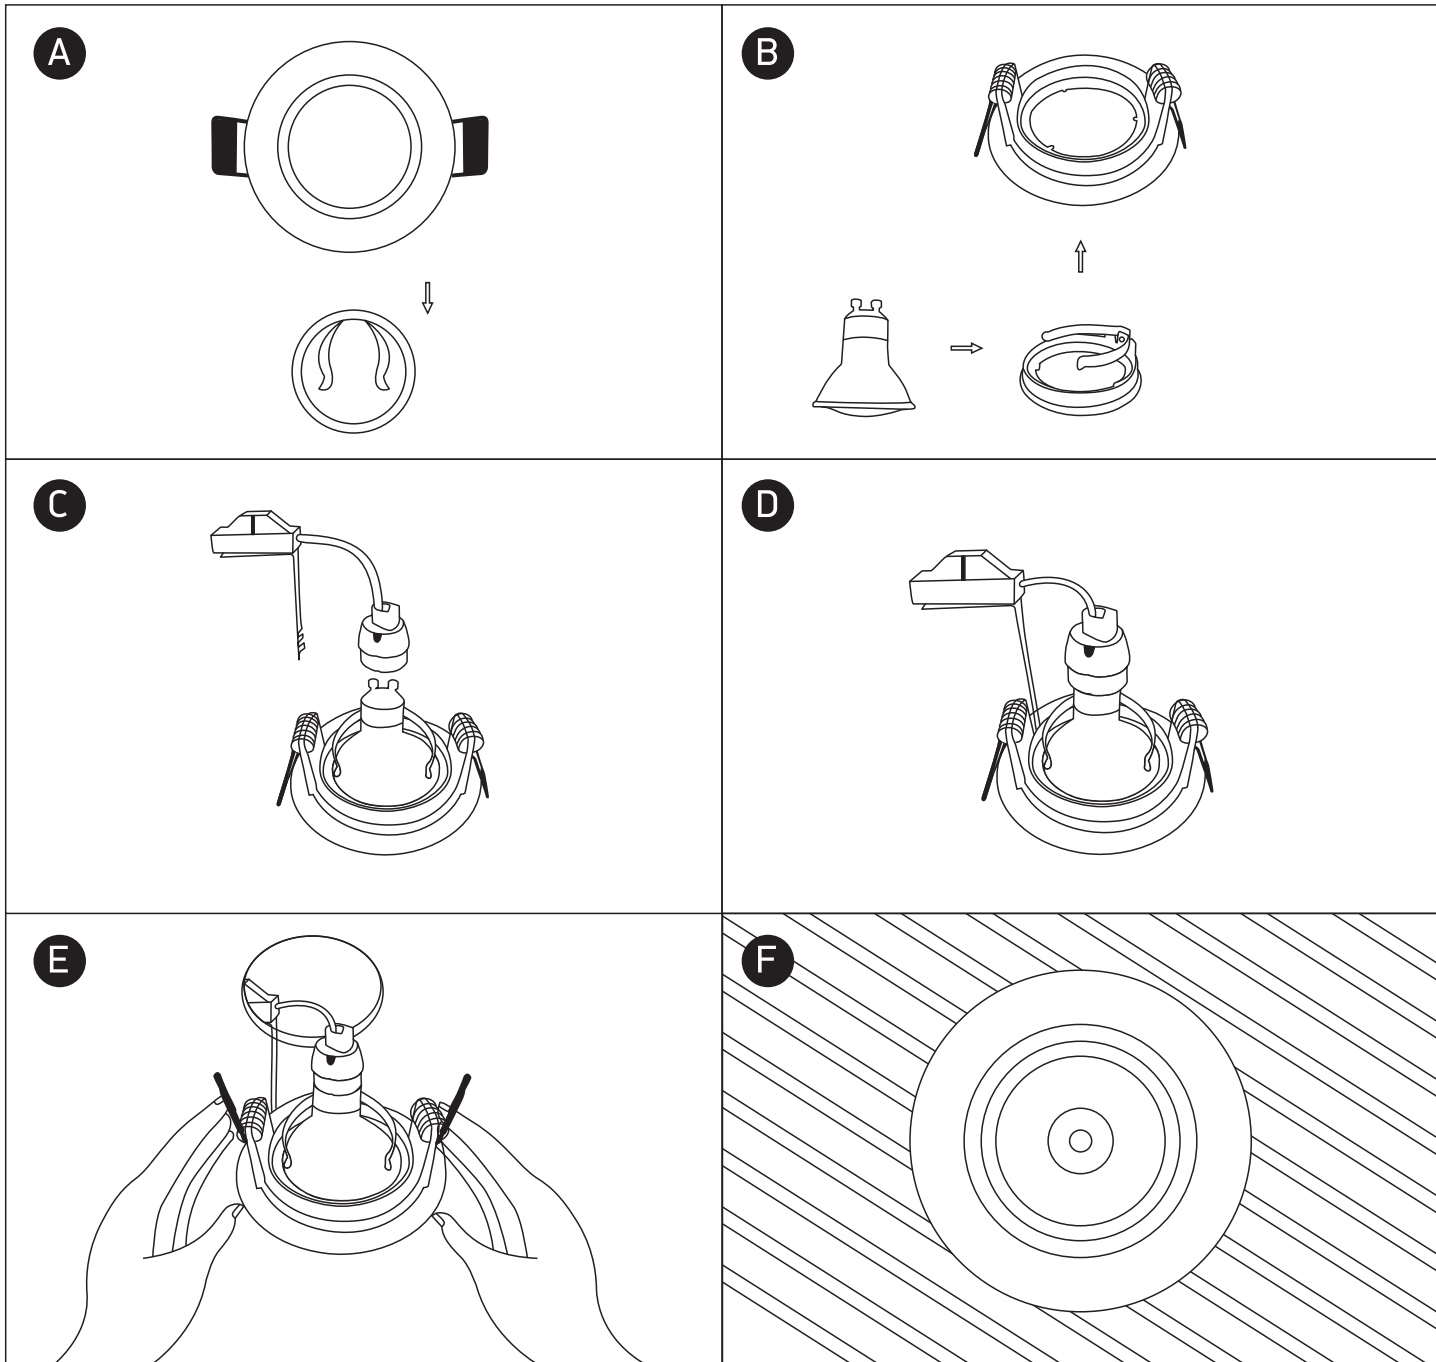

INSTALLATION MANUAL

10105GU

79mm

25mm

one
LIGHT

100-240V | MR16 | GU10 | 10W | IP20 | Die cast

Warnings:

1. Make sure that the product is installed properly before connecting to electricity.
2. Do not cover the fitting.
3. Maintenance and installation should only be carried out by a professional electrician.