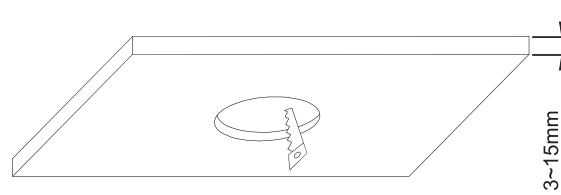

INSTALLATION MANUAL

10105K

ecoLED

123mm

100mm

230V | 5W | IP53 | Die cast

Complete with LED driver

130mm

107mm

A

Cutting Hole:
107mm

B

C

Warnings:

1. Make sure that the product is installed properly before connecting to electricity.
2. Do not cover the fitting.
3. Maintenance and installation should only be carried out by a professional electrician.