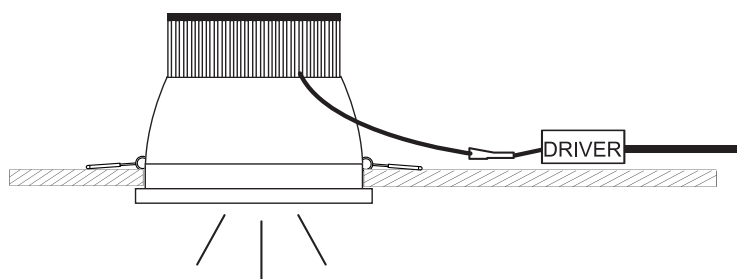

INSTALLATION MANUAL

10105K

ecoLED

123mm

100mm

230V | 5W | IP53 | Die cast

Complete with LED driver

130mm

107mm

A

Cutting Hole:
107mm

B

C

Warnings:

1. Make sure that the product is installed properly before connecting to electricity.
2. Do not cover the fitting.
3. Maintenance and installation should only be carried out by a professional electrician.