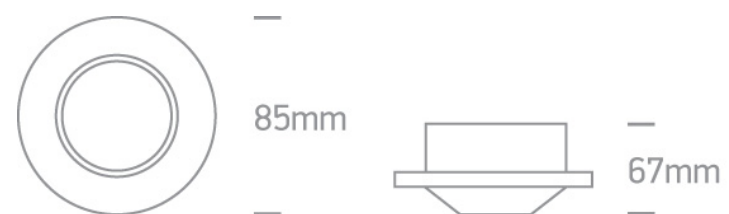

01 Recessed Spots Fixed>The Bathroom Range Die cast

10105Q/MC

Recessed Dark light MR16 spot with GU5.3 lampholder.

Complies with standard EN60598-1 and any other specific standards.

Downloads

Dimensions

Gallery

Physical Specification

Item Group

01 Recessed Spots Fixed

Family

The Bathroom Range Die cast

Order Code

10105Q/MC

Colour

Brushed Chrome

Material

Die Cast

Shape

Circular

Height

67mm

Diameter	85mm
Cutout Hole Diameter	70mm
Recessed Ceiling	Yes
Depth Required	110mm
Indoor	Yes
Adjustable	No

Electrical Characteristics

Fitting

Input Type	Constant Voltage
Input Voltage	12V AC/DC
Safety Class	
Power(Watts)	50W
IP Rating	IP44
Light Source	Replaceable lamp
Lamp Holder	GU5.3
Number of Lamps	1
Cable Length	40cm