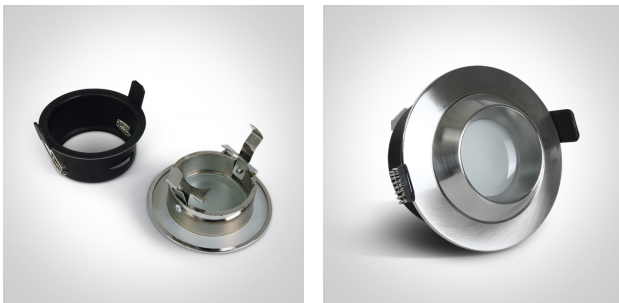

01 Recessed Spots Fixed>The Bathroom Range Die cast

10105Q/MC

Recessed Dark light MR16 spot with GU5.3 lampholder.

Complies with standard EN60598-1 and any other specific standards.

Downloads

Dimensions

Gallery

Physical Specification

Item Group

01 Recessed Spots Fixed

Family

The Bathroom Range Die cast

Order Code

10105Q/MC

Colour

Brushed Chrome

Material

Die Cast

Shape

Circular

Height

67mm

Diameter	85mm
Cutout Hole Diameter	70mm
Recessed Ceiling	Yes
Depth Required	110mm
Indoor	Yes
Adjustable	No

Electrical Characteristics

Fitting

Input Type	Constant Voltage
Input Voltage	12V AC/DC
Safety Class	
Power(Watts)	50W
IP Rating	IP44
Light Source	Replaceable lamp
Lamp Holder	GU5.3
Number of Lamps	1
Cable Length	40cm