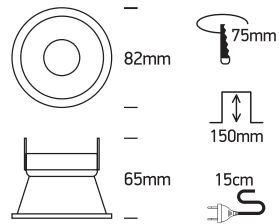

## 10105TG

100-240V | MR16 | GU10 | 10W | IP20 | Semi trimless | Aluminium

one  
LIGHT