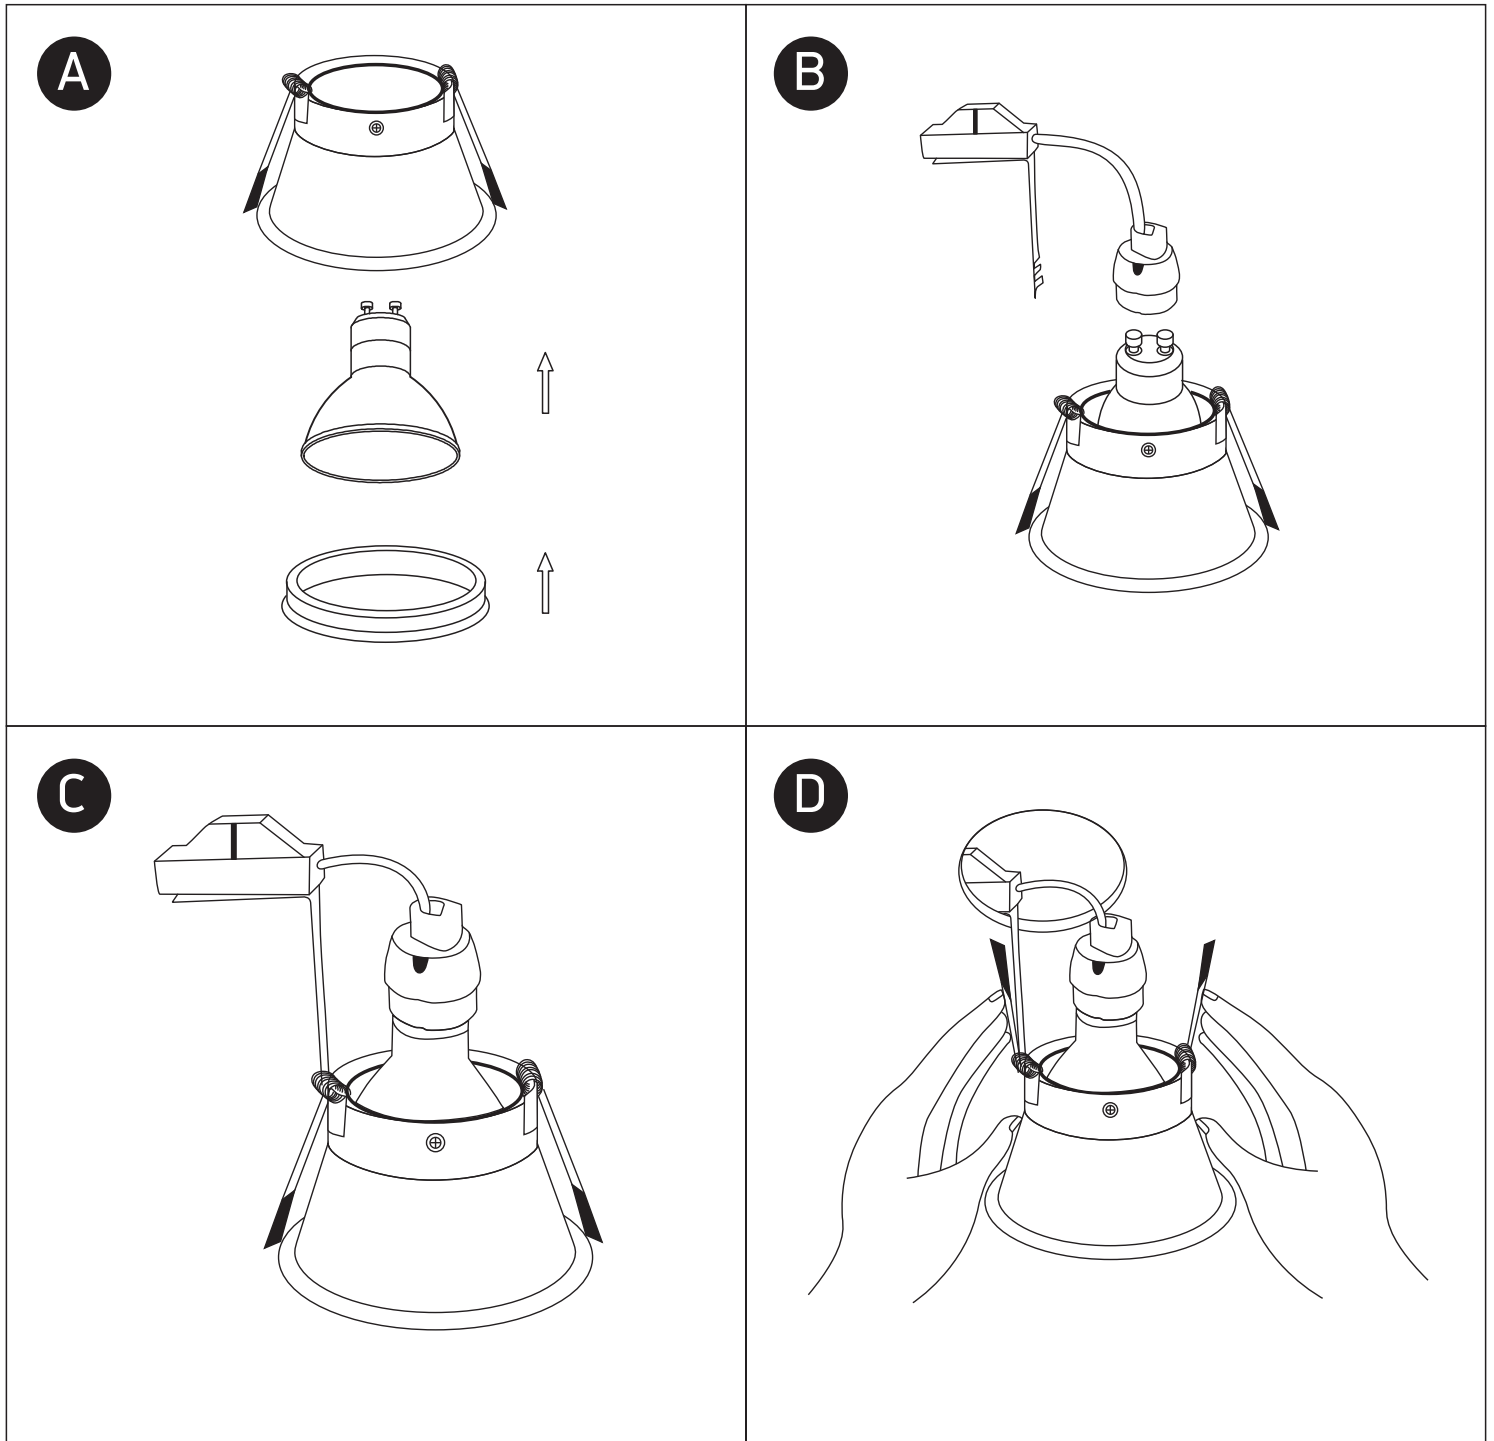

## 10105TG

100-240V | MR16 | GU10 | 10W | IP20 | Semi trimless | Aluminium

one  
LIGHT