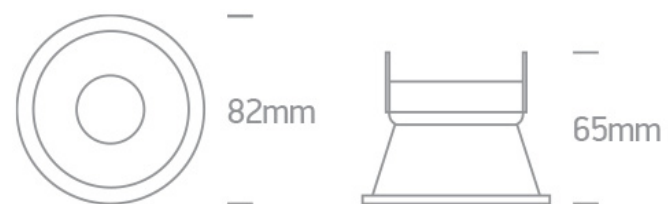

01 Recessed Spots Fixed > The Semi Trimless Dark Light Range

10105TG/W

Recessed semi trimless aluminium spot with GU10 lampholder.

Complies with standard EN60598-1 and any other specific standards.

Downloads

Dimensions

Physical Specification

Item Group	01 Recessed Spots Fixed
Family	The Semi Trimless Dark Light Range
Order Code	10105TG/W
Colour	White
Material	Aluminium
Shape	Circular
Height	65mm
Diameter	82mm
Cutout Hole Diameter	75mm
Recessed Ceiling	Yes
Depth Required	150mm
Indoor	Yes