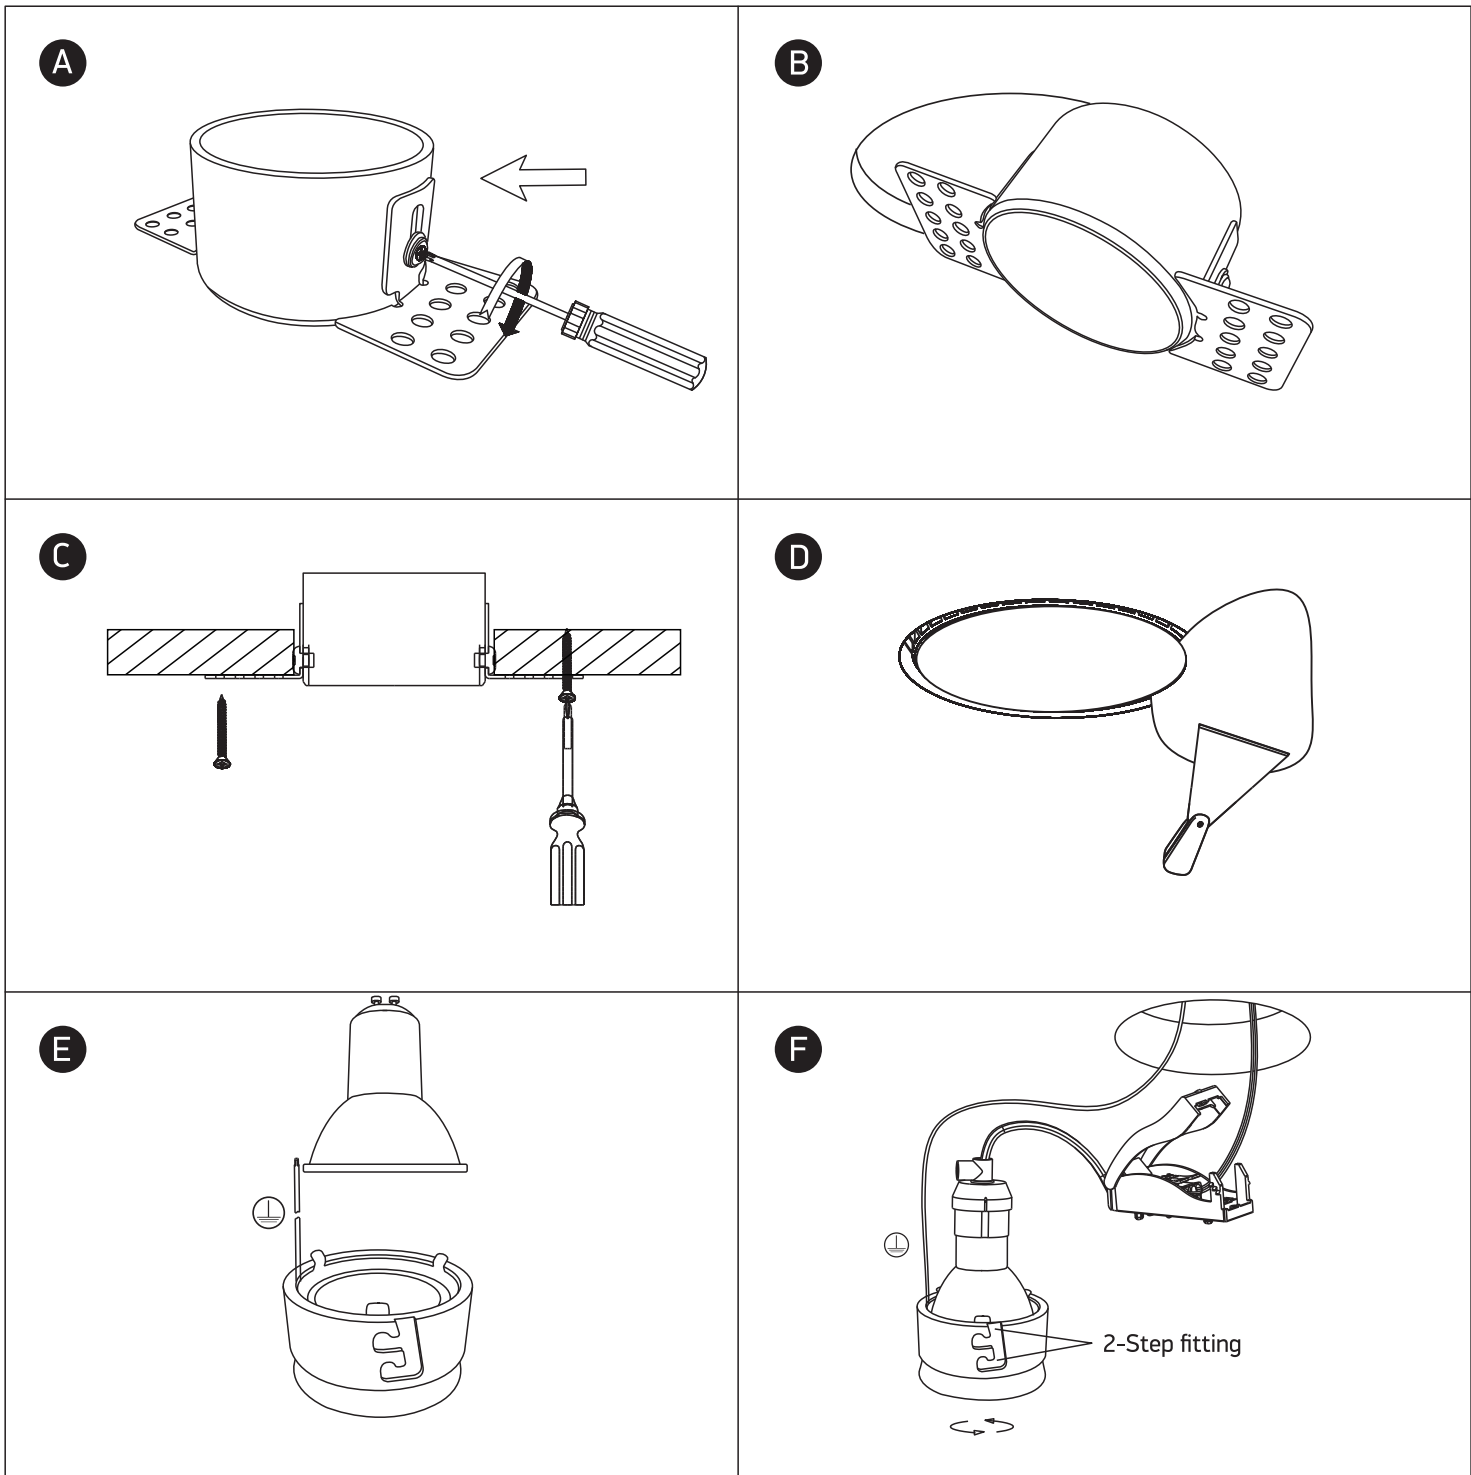

INSTALLATION MANUAL

10105TR

100-240V | MR16 | GU10 | 10W | IP20 | Trimless | Aluminium
2-Step fitting

Warnings:

1. Make sure that the product is installed properly before connecting to electricity.
2. Do not cover the fitting.
3. Maintenance and installation should only be carried out by a professional electrician.