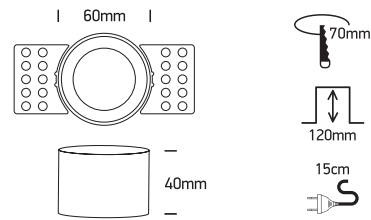

INSTALLATION MANUAL

10105TR

100-240V | MR16 | GU10 | 10W | IP20 | Trimless | Aluminium
2-Step fitting

Warnings:

1. Make sure that the product is installed properly before connecting to electricity.
2. Do not cover the fitting.
3. Maintenance and installation should only be carried out by a professional electrician.