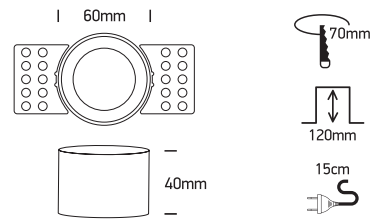

INSTALLATION MANUAL

10105TR

100-240V | MR16 | GU10 | 10W | IP20 | Trimless | Aluminium
2-Step fitting

Warnings:

1. Make sure that the product is installed properly before connecting to electricity.
2. Do not cover the fitting.
3. Maintenance and installation should only be carried out by a professional electrician.