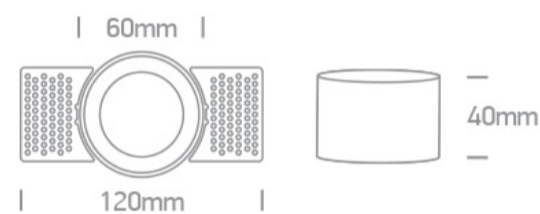

01 Recessed Spots Fixed>The Trimless Chill Out Range Aluminium

10105TR/W

Trimless Dark Light Recessed MR16 spot with GU10 lampholder.

Complies with standard EN60598-1 and any other specific standards.

Downloads

Dimensions

Gallery

Physical Specification

Item Group

01 Recessed Spots Fixed

Family

The Trimless Chill Out Range Aluminium

Order Code

10105TR/W

Colour

White

Material

Aluminium

Shape

Circular

Height

40mm

Diameter	60mm
Cutout Hole Diameter	70mm
Recessed trimless ceiling	Yes
Depth Required	120mm
Indoor	Yes
Adjustable	No

Electrical Characteristics

Gear	No
Fitting + Driver	
Input Voltage	100-240V
50 Hz	Yes
60 Hz	Yes
Safety Class	
Power(Watts)	10W
IP Rating	IP20
Light Source	Replaceable lamp
Lamp Holder	GU10
Number of Lamps	1
Dimmable	N/A
Cable Length	15cm
F Mark	