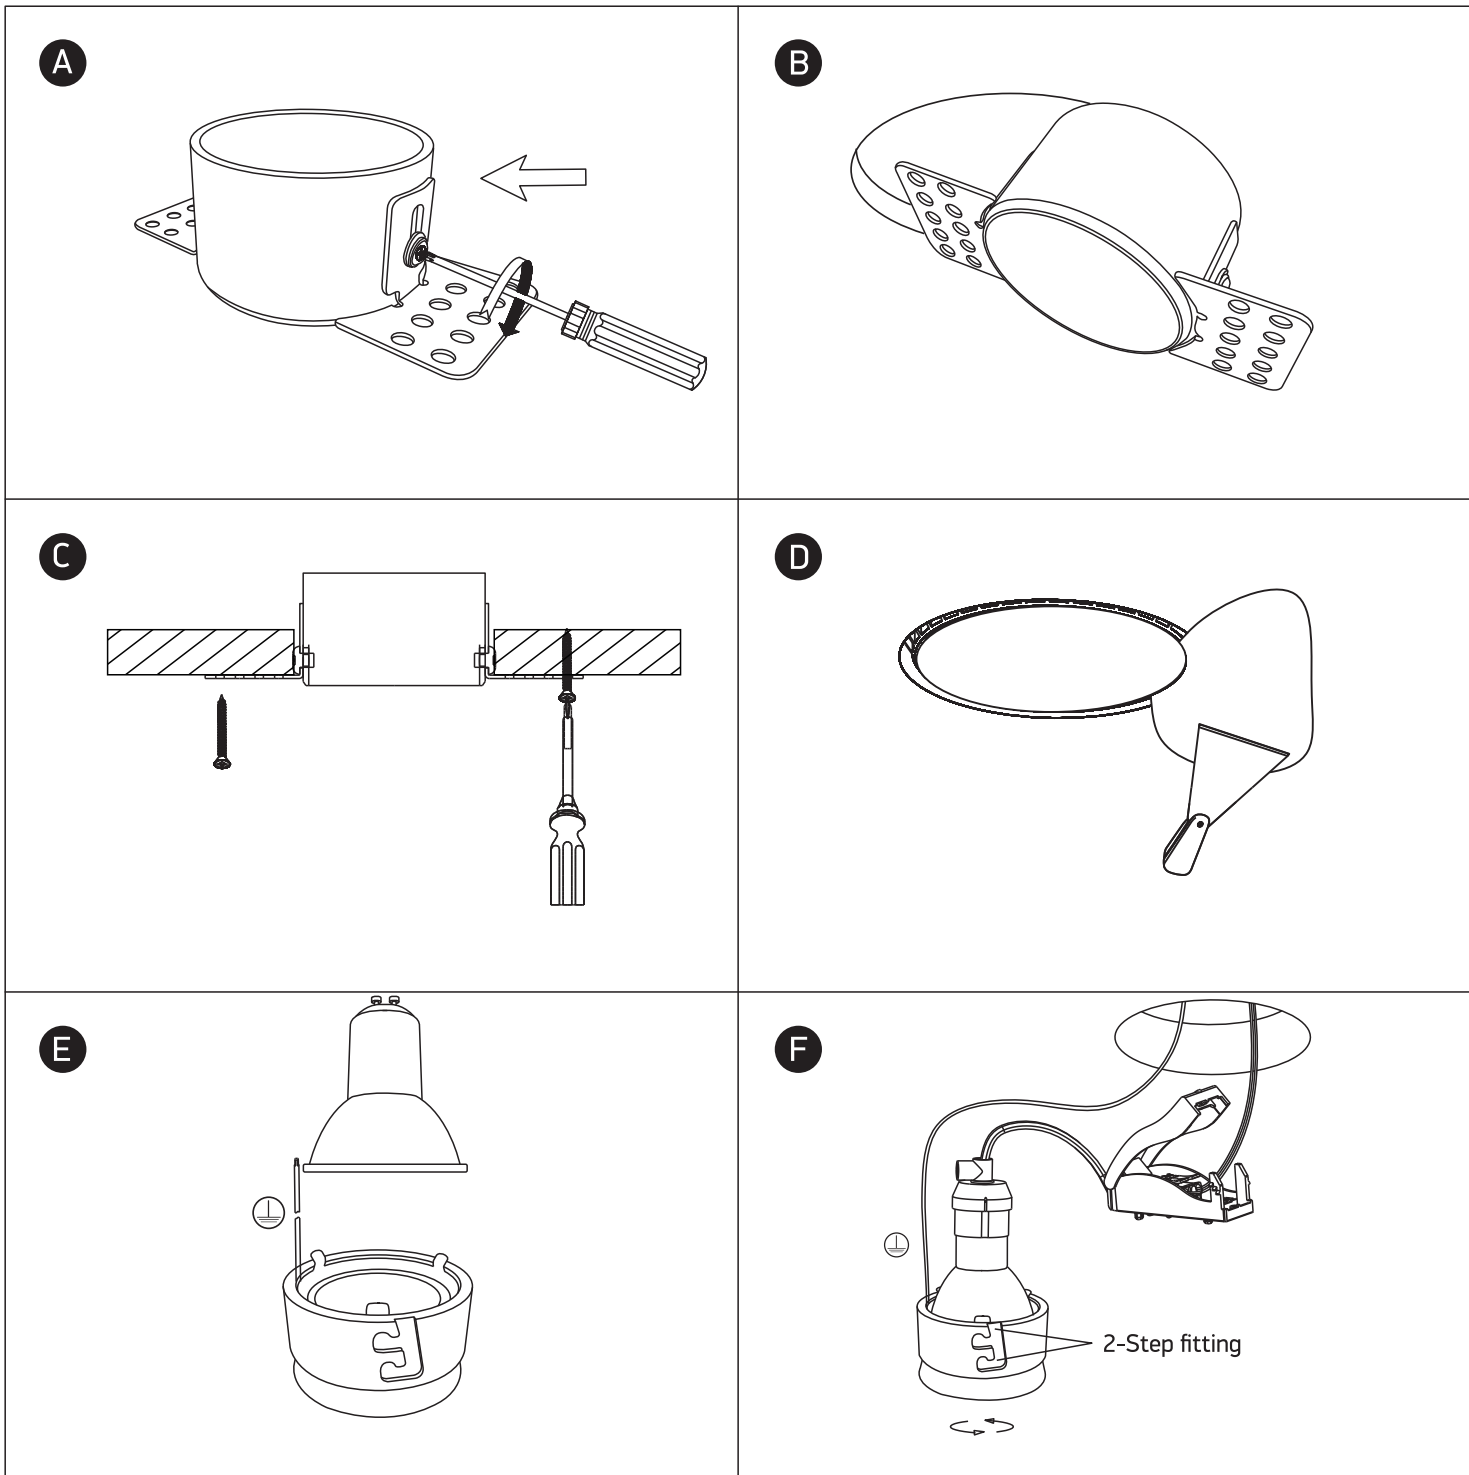

INSTALLATION MANUAL

10105TR

100-240V | MR16 | GU10 | 10W | IP20 | Trimless | Aluminium
2-Step fitting

Warnings:

1. Make sure that the product is installed properly before connecting to electricity.
2. Do not cover the fitting.
3. Maintenance and installation should only be carried out by a professional electrician.