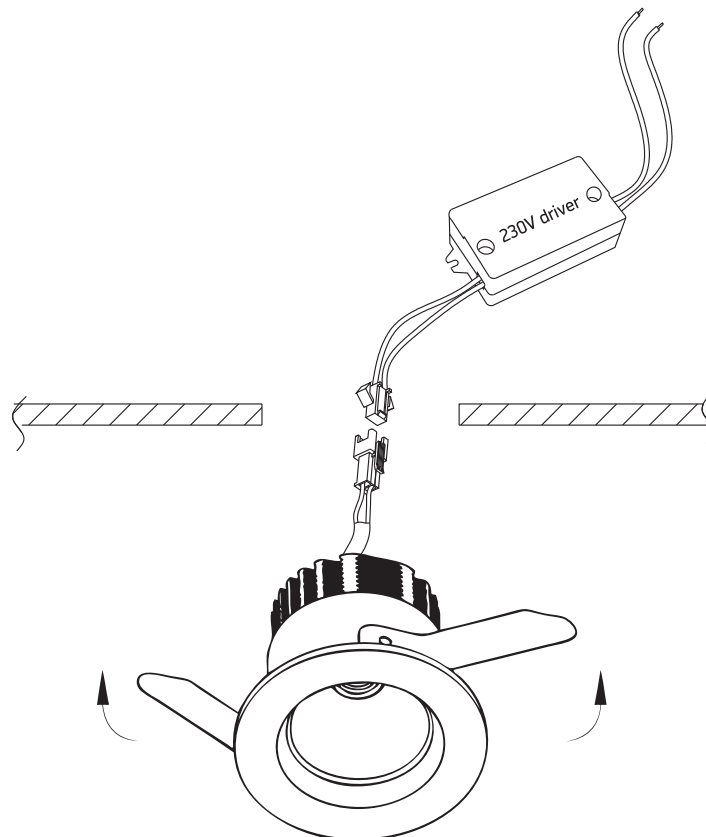

# INSTALLATION MANUAL

10105W

**ecolight**

Ra>80

74mm

230V | 5W | IP44 | Aluminium

Complete with driver

70mm

**A**

CUTOUT HOLE: 57mm

**B**