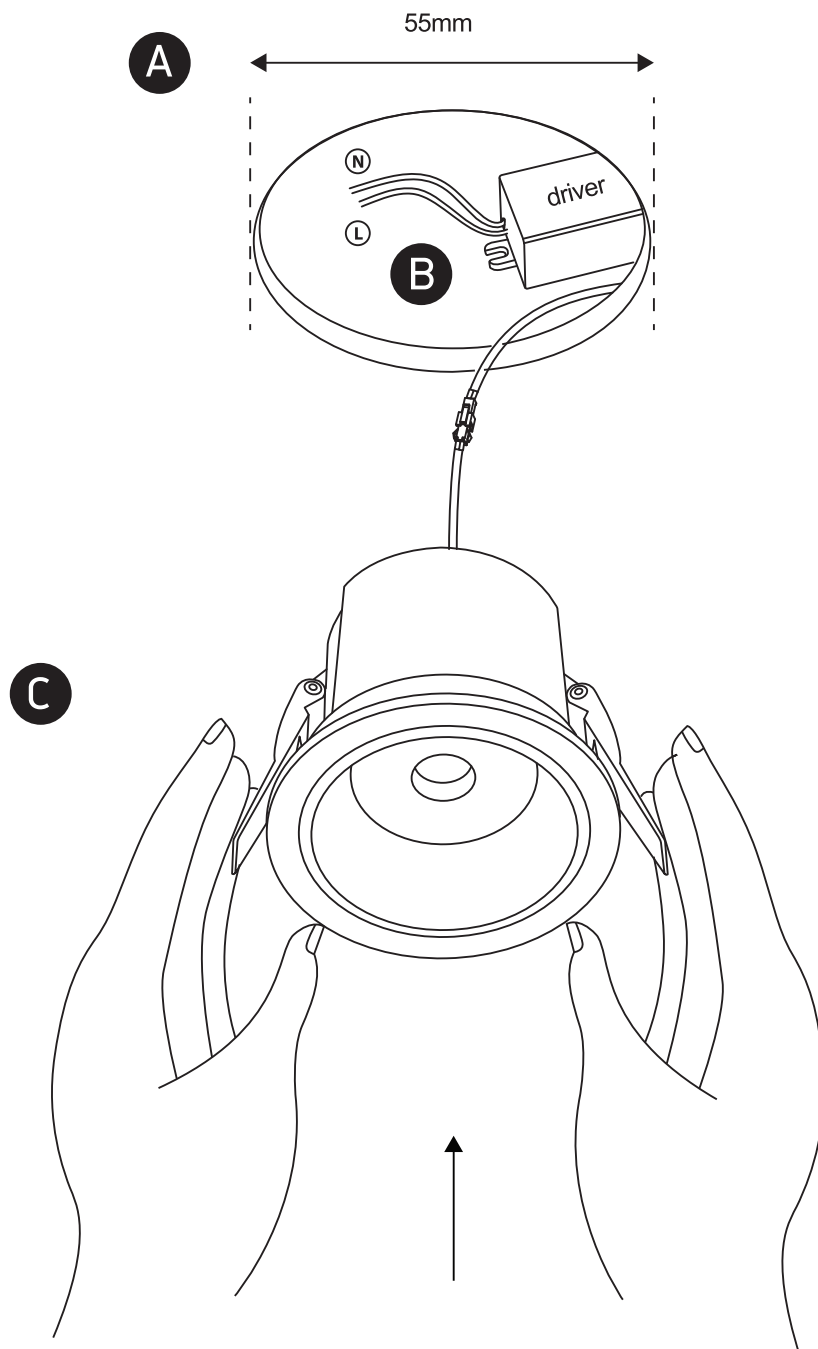

INSTALLATION MANUAL

10106DC

ecolight

DARK LIGHT

90 CRI

350mA | COB LED | 6W | IP20 | Die cast
Requires 350mA driver.

62mm

54mm

40cm

one
LIGHT

Warnings:

1. Make sure that the product is installed properly before connecting to electricity.
2. Do not cover the fitting.
3. Maintenance and installation should only be carried out by a professional electrician.