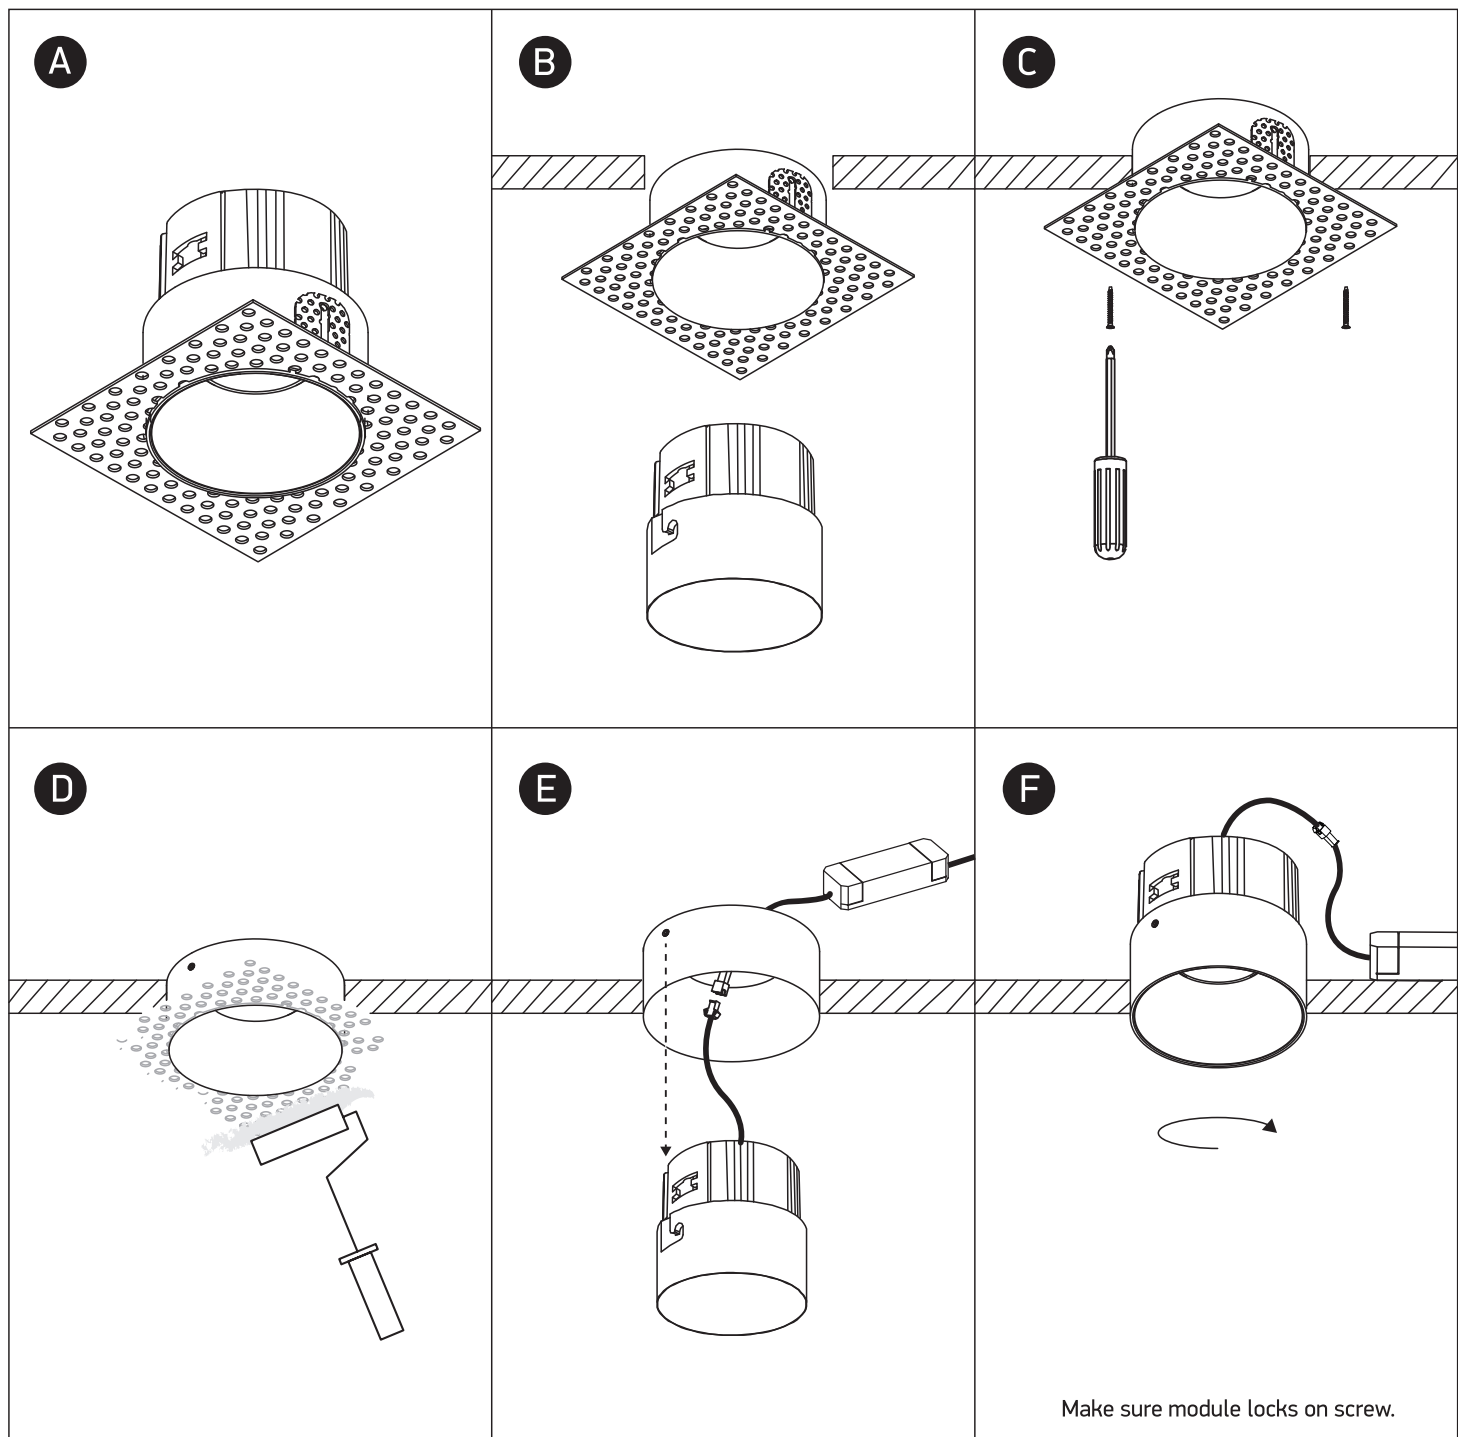

INSTALLATION MANUAL

10107BT

     	90 CRI	     	 <p>70mm 100x 100mm</p>  <p>80mm</p>	
700mA COB LED 6,5W IP54 Die cast Requires 700mA driver.	 	  		

Warnings:

1. Make sure that the product is installed properly before connecting to electricity.
2. Do not cover the fitting.
3. Maintenance and installation should only be carried out by a professional electrician.