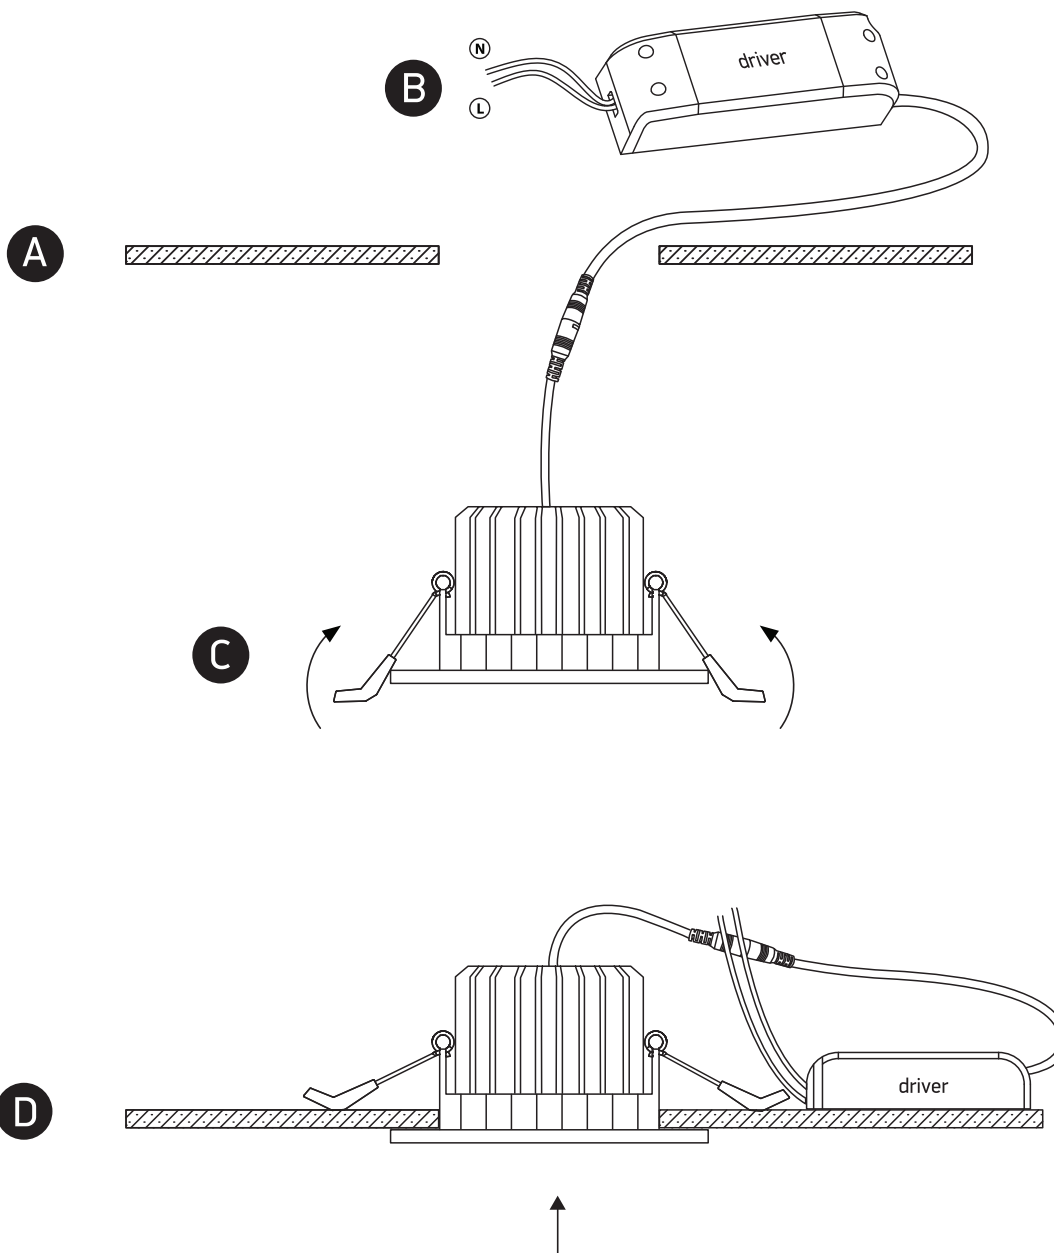

INSTALLATION MANUAL

10107CA

ecodownlight

230V | COB LED | 7W | IP20 | Die cast
Complete with 300mA driver.

80
CRI

one
LIGHT

Warnings:

1. Make sure that the product is installed properly before connecting to electricity.
2. Do not cover the fitting.
3. Maintenance and installation should only be carried out by a professional electrician.