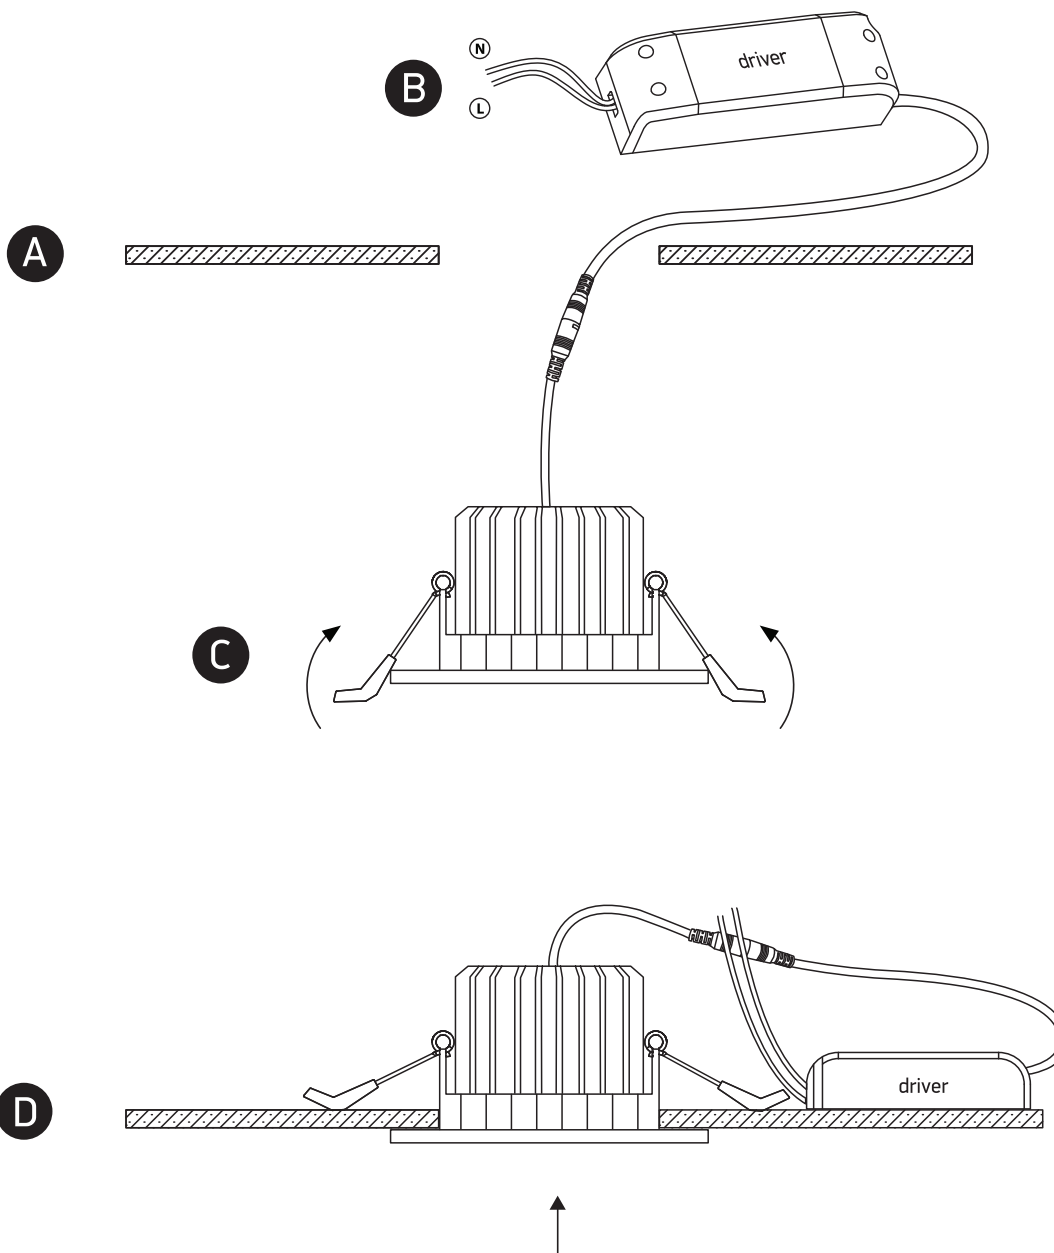

INSTALLATION MANUAL

10107CA

ecodownlight

CE

RoHS
COMPLIANT

NOT
DIMMABLE

95mm

230V | COB LED | 7W | IP20 | Die cast
Complete with 300mA driver.

80
CRI

55mm

one
LIGHT

Warnings:

1. Make sure that the product is installed properly before connecting to electricity.
2. Do not cover the fitting.
3. Maintenance and installation should only be carried out by a professional electrician.