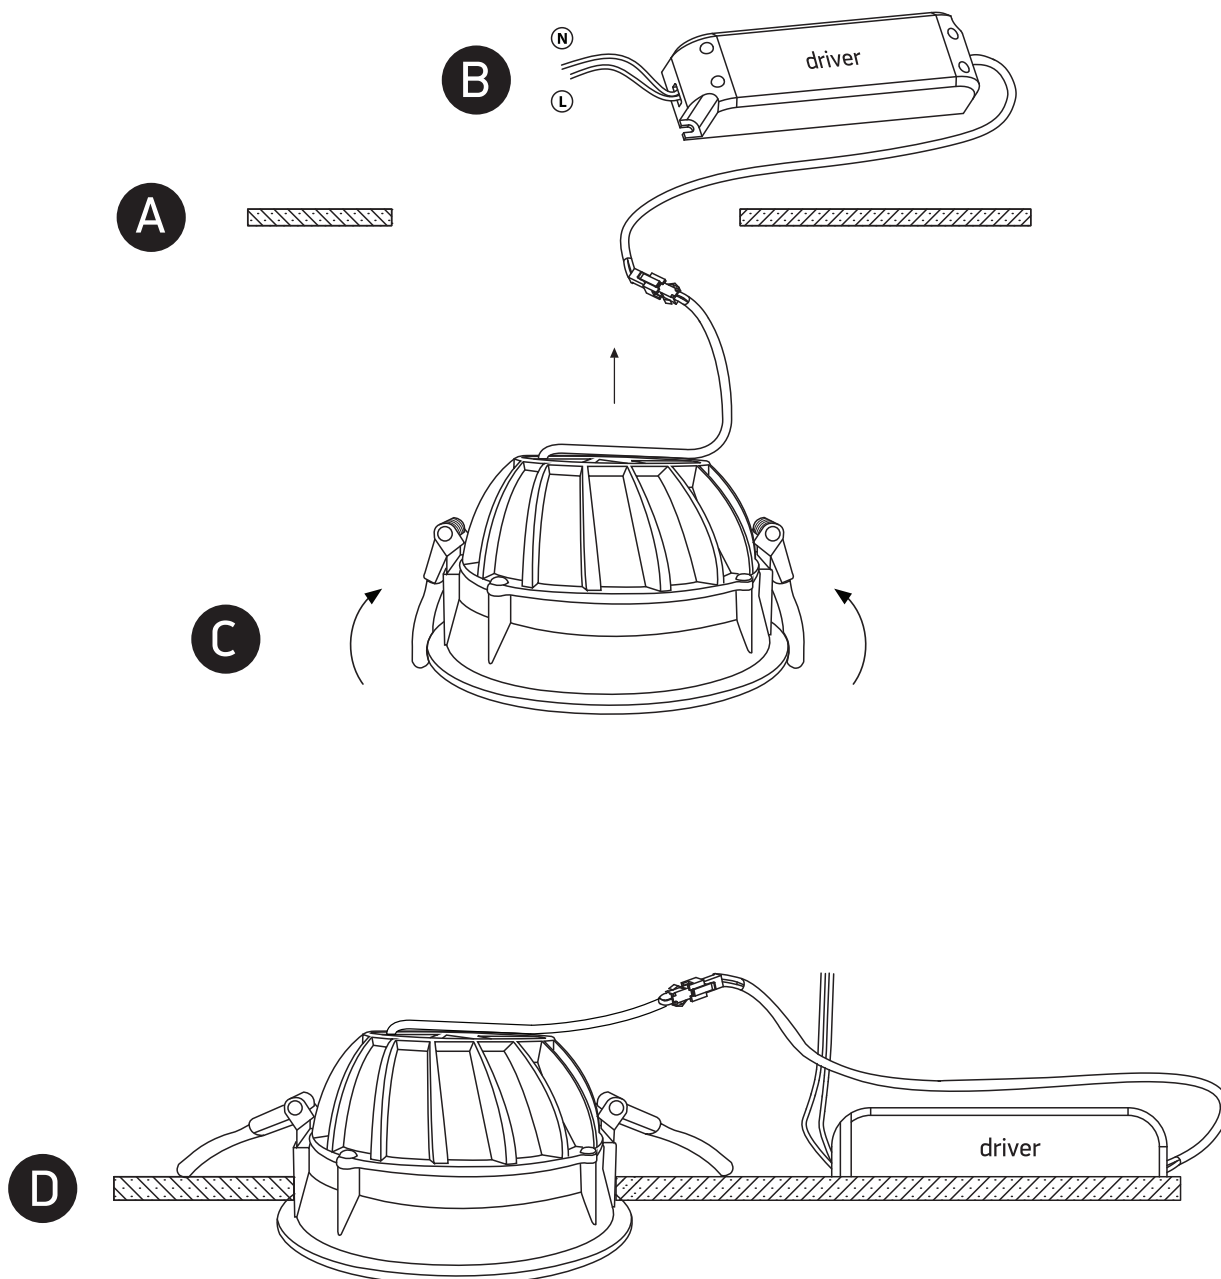

INSTALLATION MANUAL

10107CD

ecodownlight

Ra>80

CE

RoHS

110mm

230V | 7W | IP20 | Die cast

Complete with driver.

60mm

one
LIGHT

Warnings:

1. Make sure that the product is installed properly before connecting to electricity.
2. Do not cover the fitting.
3. Maintenance and installation should only be carried out by a professional electrician.