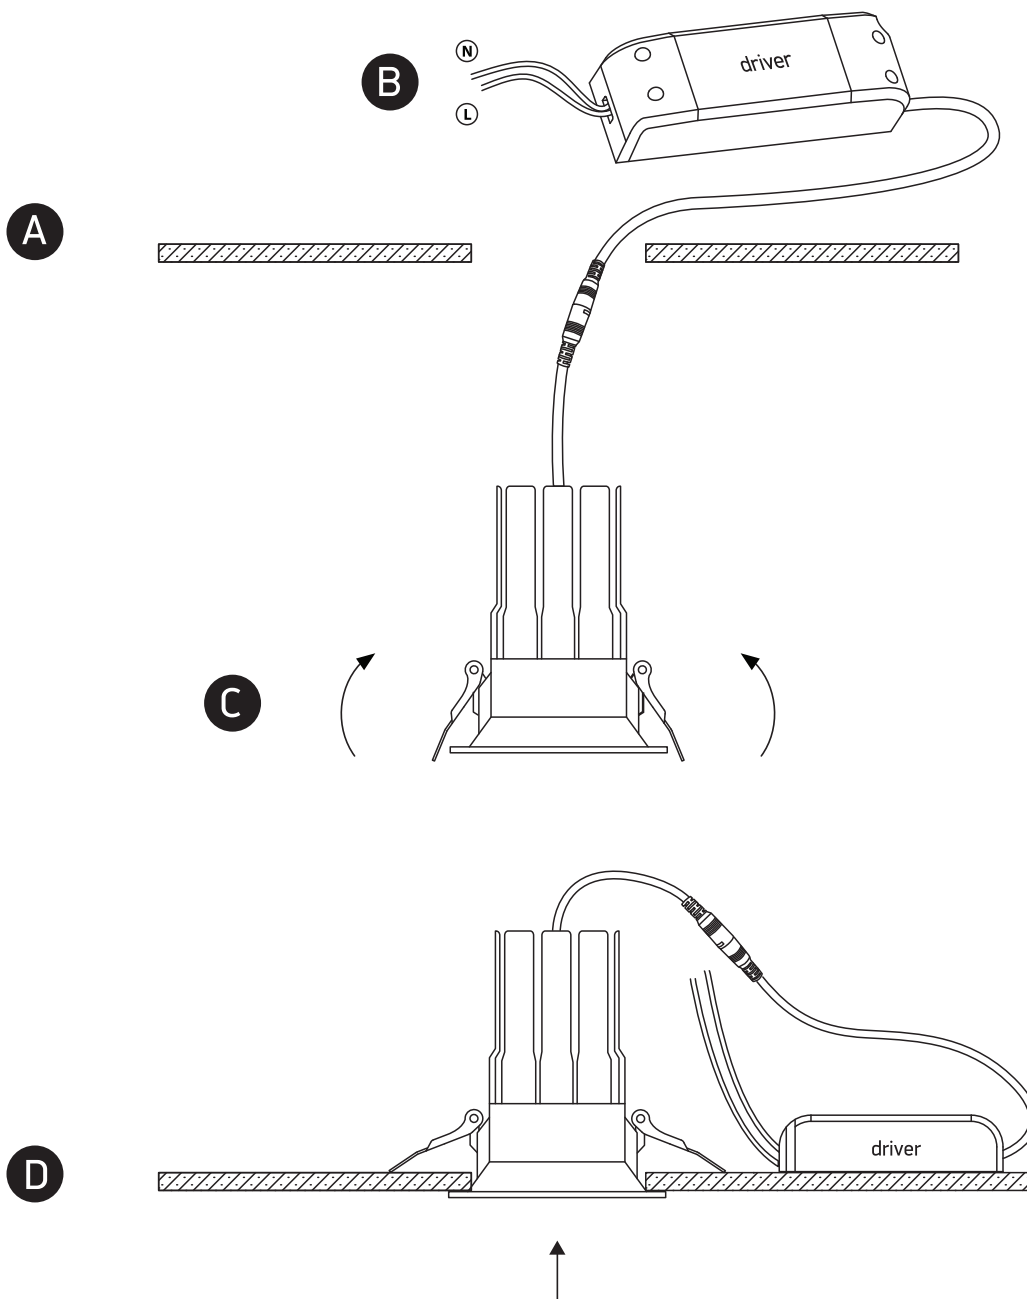

INSTALLATION MANUAL

10107DC

ecodownlight

67mm

230V | COB LED | 7W | IP20 | Die cast
Complete with 300mA driver.

80 CRI

83mm

one
LIGHT

Warnings:

1. Make sure that the product is installed properly before connecting to electricity.
2. Do not cover the fitting.
3. Maintenance and installation should only be carried out by a professional electrician.