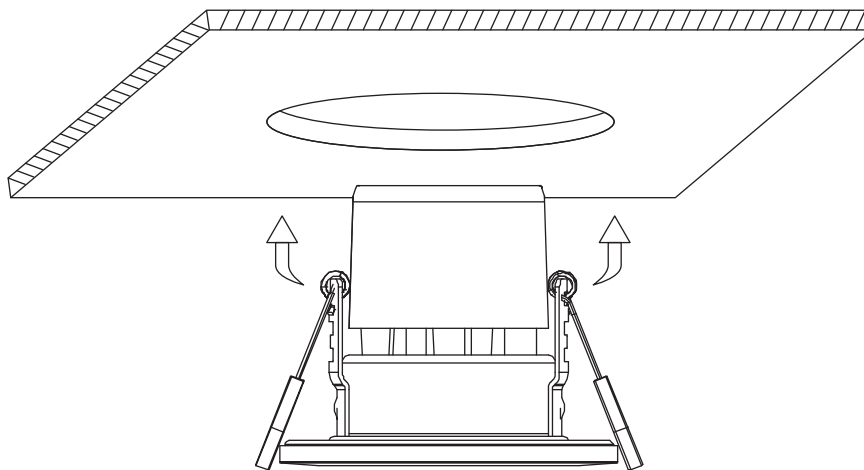

INSTALLATION MANUAL

10107DFV

ecolight

88mm

230V | 7W | IP65 | Fire rated | 3 Step Adjustable CCT | Metal + plastic
Complete with dimmable driver.

80
CRI

73mm

one
LIGHT

A

B

C

*IP65 is the protection degree for the visible part of the fitting under the ceiling. The part of the fitting hidden in the ceiling is IP20.

Warnings:

1. Make sure that the product is installed properly before connecting to electricity.
2. Do not cover the fitting.
3. Maintenance and installation should only be carried out by a professional electrician.