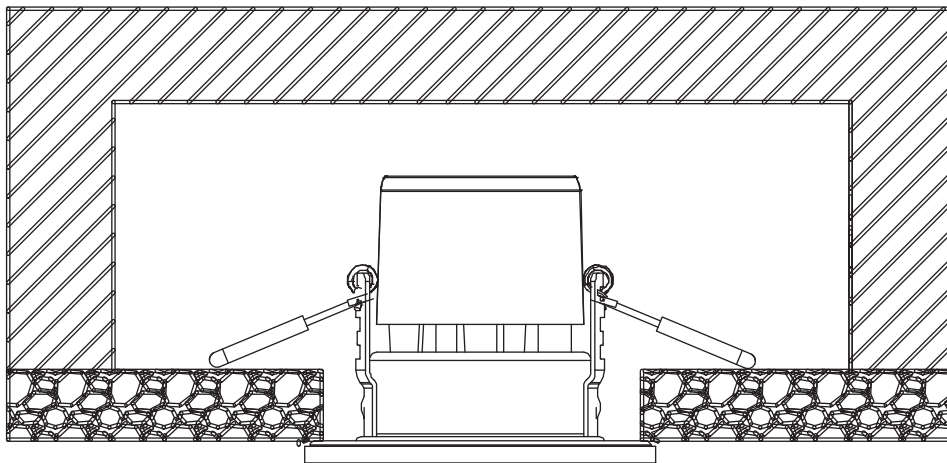

INSTALLATION MANUAL

10107DFV

ecolight

88mm

230V | 7W | IP65 | Fire rated | 3 Step Adjustable CCT | Metal + plastic
Complete with dimmable driver.

80
CRI

73mm

one
LIGHT

A

B

C

*IP65 is the protection degree for the visible part of the fitting under the ceiling. The part of the fitting hidden in the ceiling is IP20.

Warnings:

1. Make sure that the product is installed properly before connecting to electricity.
2. Do not cover the fitting.
3. Maintenance and installation should only be carried out by a professional electrician.