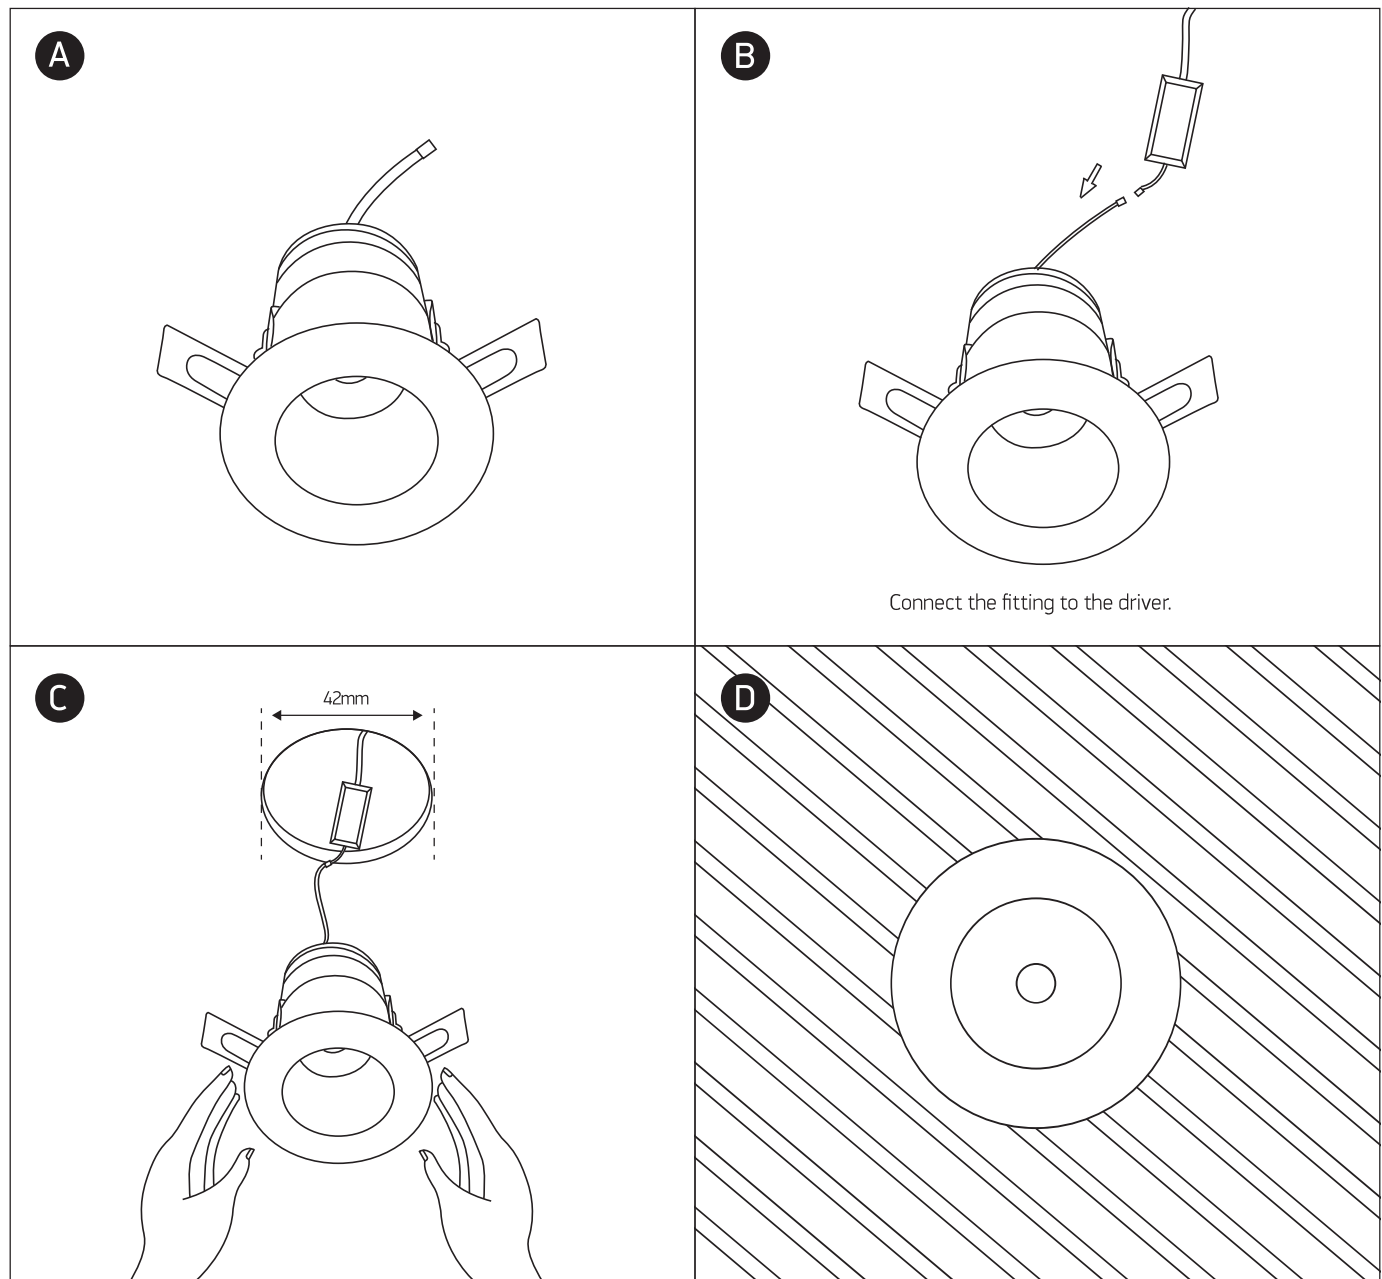

## 10107DL

700mA | COB LED | 6.5W | IP65 | Aluminium  
Requires 700mA driver.