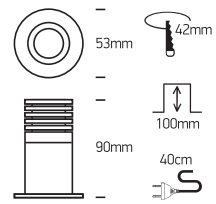

## 10107DL

700mA | COB LED | 6.5W | IP65 | Aluminium  
Requires 700mA driver.