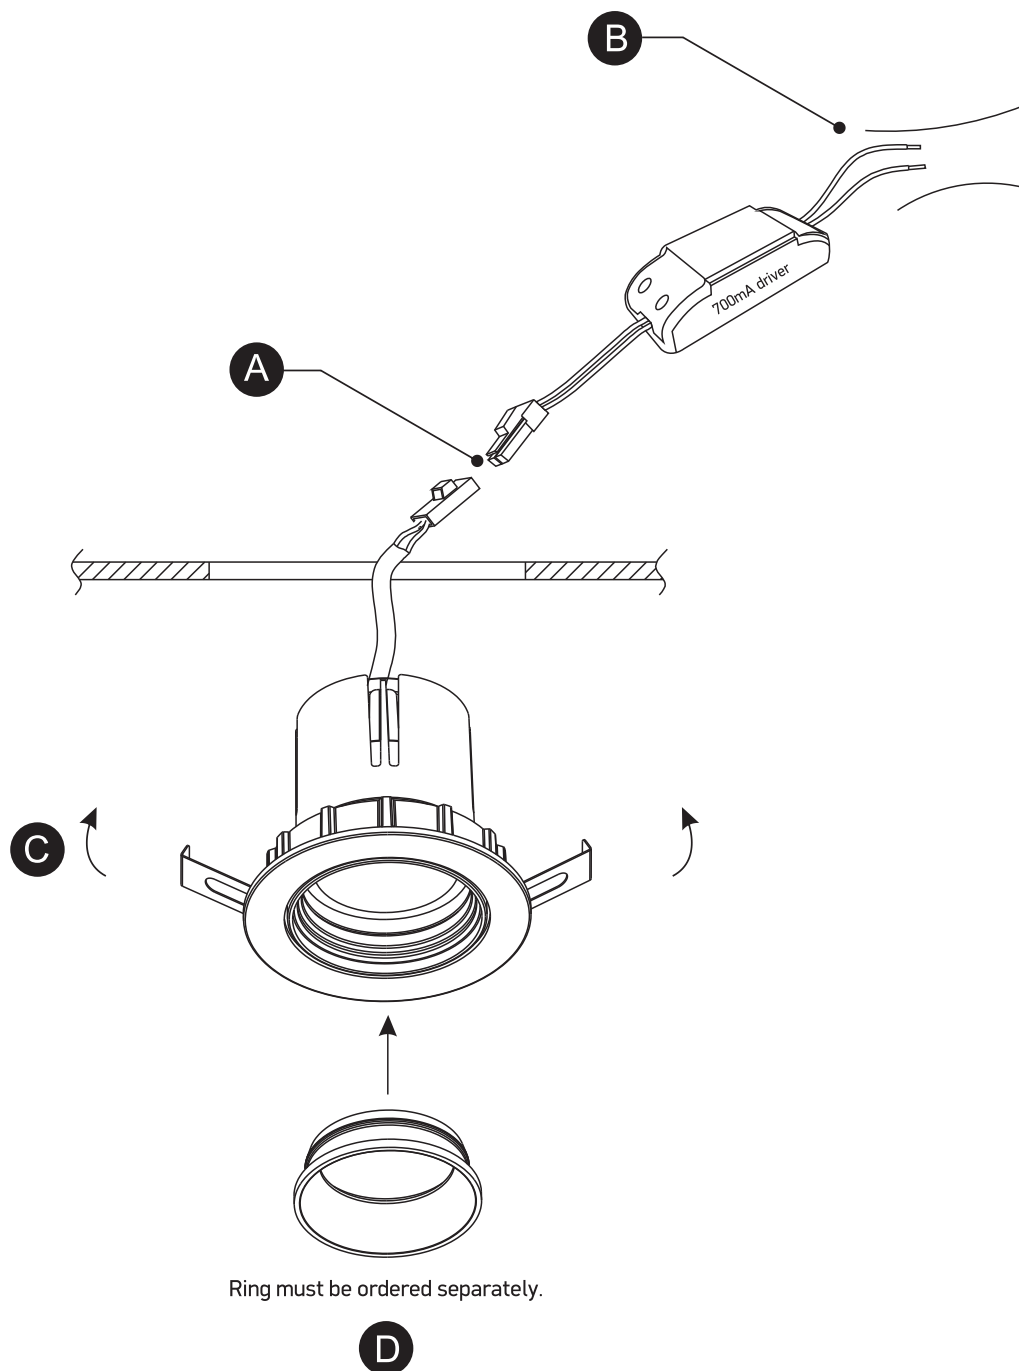

INSTALLATION MANUAL

10107K

ecolight

DARK LIGHT

85mm

700mA | 7W | IP20 | Aluminium

Requires 700mA driver.
Ring must be ordered separately.

80
CRI

73mm

one
LIGHT

Warnings:

1. Make sure that the product is installed properly before connecting to electricity.
2. Do not cover the fitting.
3. Maintenance and installation should only be carried out by a professional electrician.