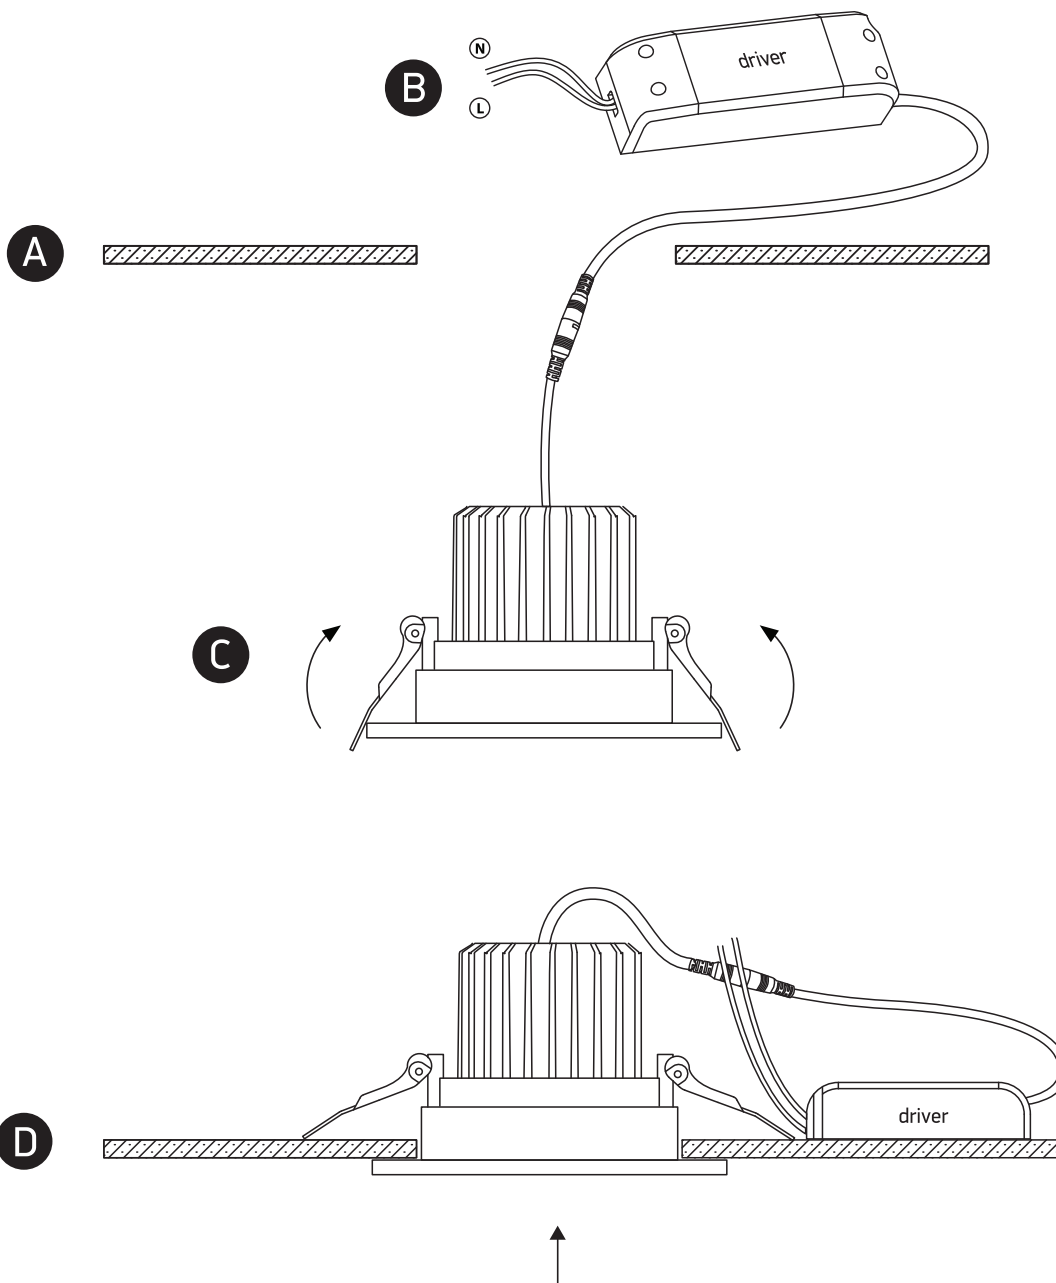

INSTALLATION MANUAL

10107M

ecolight

DARK
LIGHT

95mm

62mm

230V | COB LED | 7W | IP54 | Die cast

Complete with 300mA driver.

80
CRI

one
LIGHT

Warnings:

1. Make sure that the product is installed properly before connecting to electricity.
2. Do not cover the fitting.
3. Maintenance and installation should only be carried out by a professional electrician.