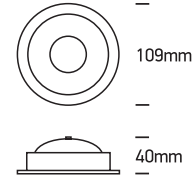

INSTALLATION MANUAL

10107R

ecolight

DARK
LIGHT

80
CRI

100-240V | SMD 3030 | 7W | IP20 | Aluminium

Complete with driver

A

CUTOUT HOLE: 95mm

B

Warnings:

1. Make sure that the product is installed properly before connecting to electricity.
2. Do not cover the fitting.
3. Maintenance and installation should only be carried out by a professional electrician.