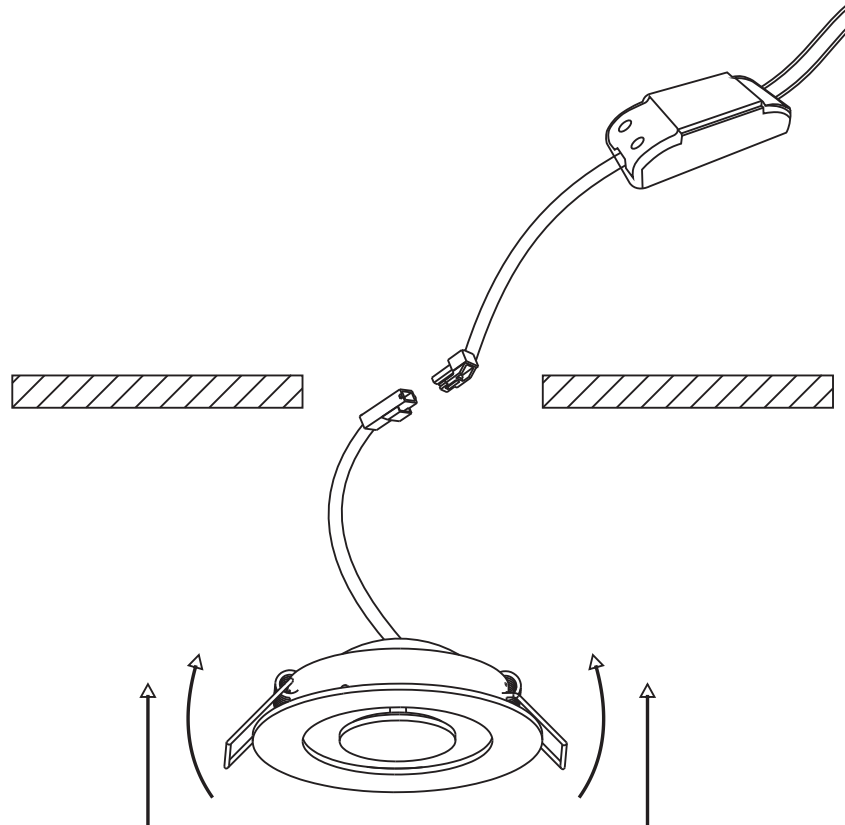

INSTALLATION MANUAL

10107R

ecolight

DARK
LIGHT

80
CRI

100-240V | SMD 3030 | 7W | IP20 | Aluminium

Complete with driver

A

CUTOUT HOLE: 95mm

B

Warnings:

1. Make sure that the product is installed properly before connecting to electricity.
2. Do not cover the fitting.
3. Maintenance and installation should only be carried out by a professional electrician.