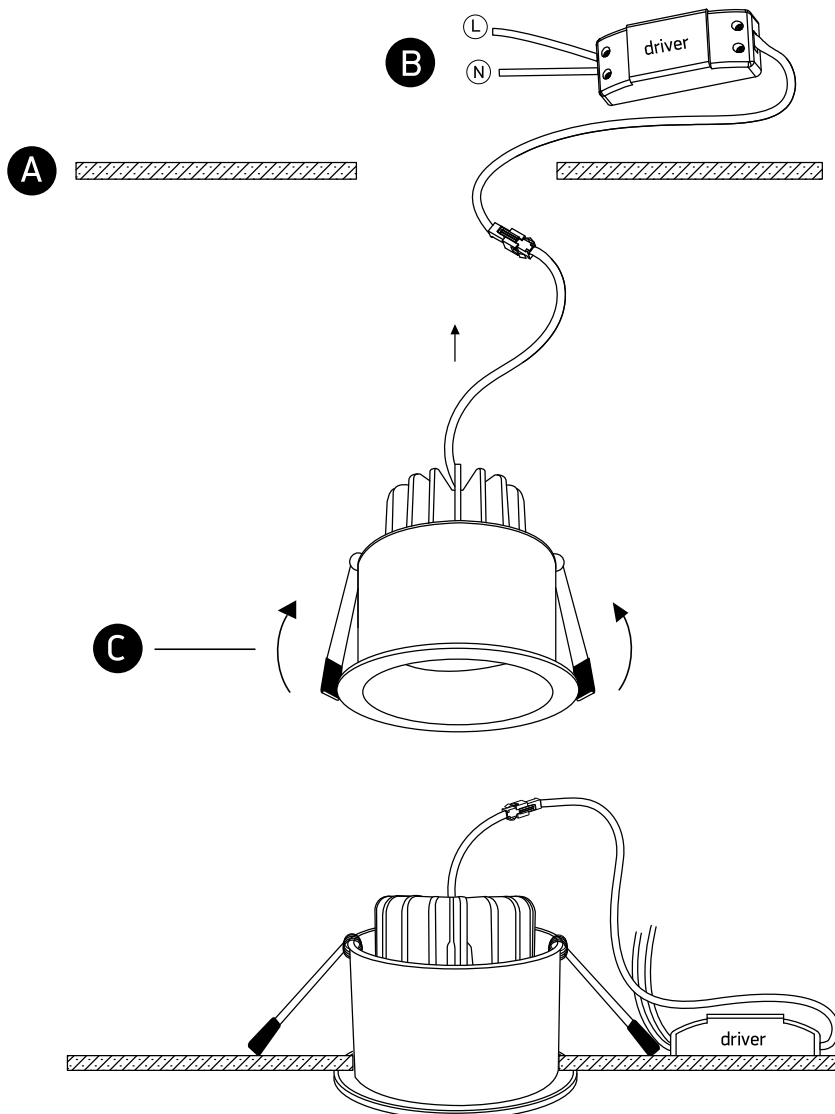

INSTALLATION MANUAL

10107WD

ecolight

DARK LIGHT

90 CRI

700mA | COB LED | 6.5W | IP54 | Die cast
Requires 700mA driver.

78mm

78mm

75mm

110mm

40cm

one
LIGHT

Warnings:

1. Make sure that the product is installed properly before connecting to electricity.
2. Do not cover the fitting.
3. Maintenance and installation should only be carried out by a professional electrician.