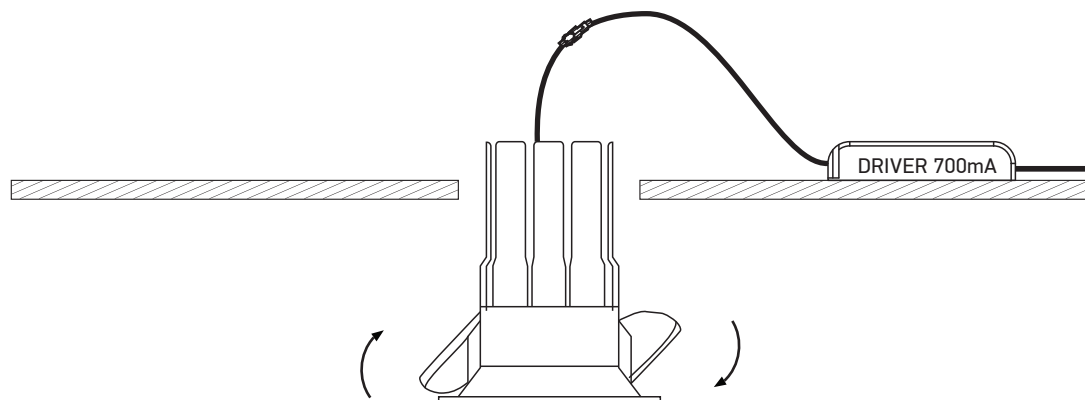

INSTALLATION MANUAL

10107WP

LED BUILT IN				 DIMMABLE	DARK LIGHT	 QUICK FIX	CE EAC UK CA	 RoHS COMPLIANT		 DIMMABLE	 67mm
700mA COB LED 6.5W IP65 Die cast Requires 700mA driver.							90 CRI	 56mm	 90mm	 40cm	 70mm

A

CUTOUT HOLE: 56mm

B

C

Warnings:

1. Make sure that the product is installed properly before connecting to electricity.
2. Do not cover the fitting.
3. Maintenance and installation should only be carried out by a professional electrician.