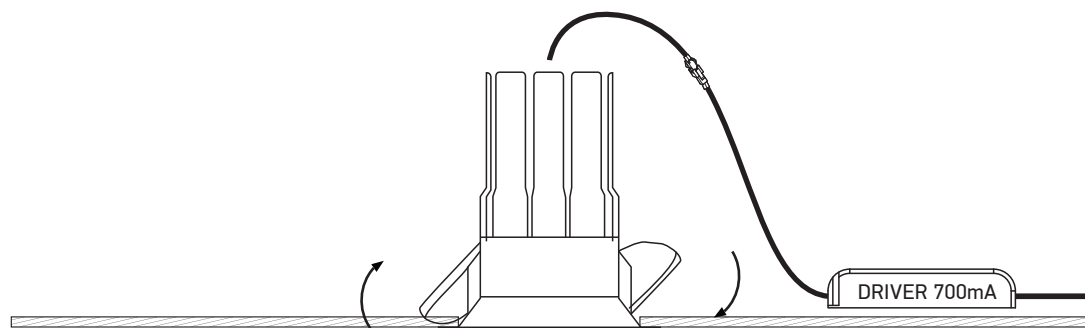

INSTALLATION MANUAL

10107WP

LED BUILT IN				 DIMMABLE	DARK LIGHT	 QUICK FIX	CE EAC UK CA	 RoHS COMPLIANT		 DIMMABLE	 67mm
700mA COB LED 6.5W IP65 Die cast Requires 700mA driver.							90 CRI	 56mm	 90mm	 40cm	 70mm

A

CUTOUT HOLE: 56mm

B

C

Warnings:

1. Make sure that the product is installed properly before connecting to electricity.
2. Do not cover the fitting.
3. Maintenance and installation should only be carried out by a professional electrician.