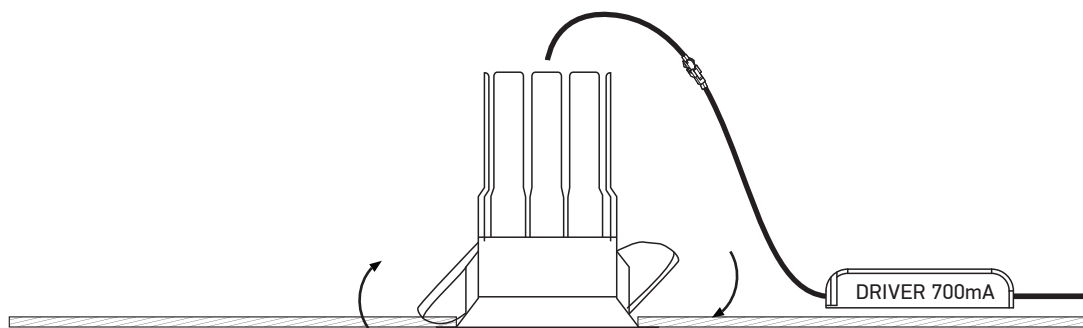

INSTALLATION MANUAL

10107WP

LED BUILT IN				 DIMMABLE	DARK LIGHT QUICK FIX	CE EAC UK CA	 RoHS COMPLIANT		 DIMMABLE	 67mm
700mA | COB LED | 6.5W | IP65 | Die cast Requires 700mA driver.		90 CRI	 56mm	 90mm	 40cm	 70mm				

A

CUTOUT HOLE: 56mm

B

C

Warnings:

1. Make sure that the product is installed properly before connecting to electricity.
2. Do not cover the fitting.
3. Maintenance and installation should only be carried out by a professional electrician.