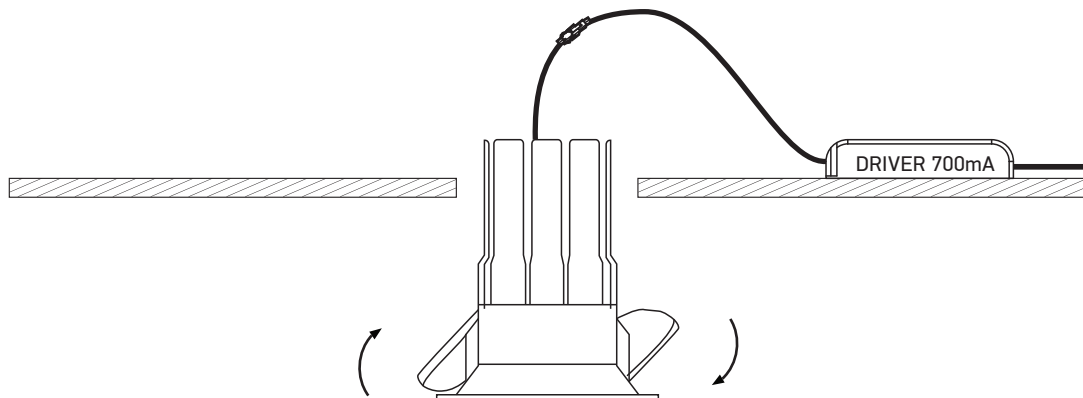

INSTALLATION MANUAL

10107WP

LED BUILT IN				 DIMMABLE	DARK LIGHT QUICK FIX	CE EAC UK CA	 RoHS COMPLIANT		 DIMMABLE	 67mm
700mA COB LED 6.5W IP65 Die cast Requires 700mA driver.		90 CRI	 56mm	 90mm	 40cm	 70mm				

A

CUTOUT HOLE: 56mm

B

C

Warnings:

1. Make sure that the product is installed properly before connecting to electricity.
2. Do not cover the fitting.
3. Maintenance and installation should only be carried out by a professional electrician.