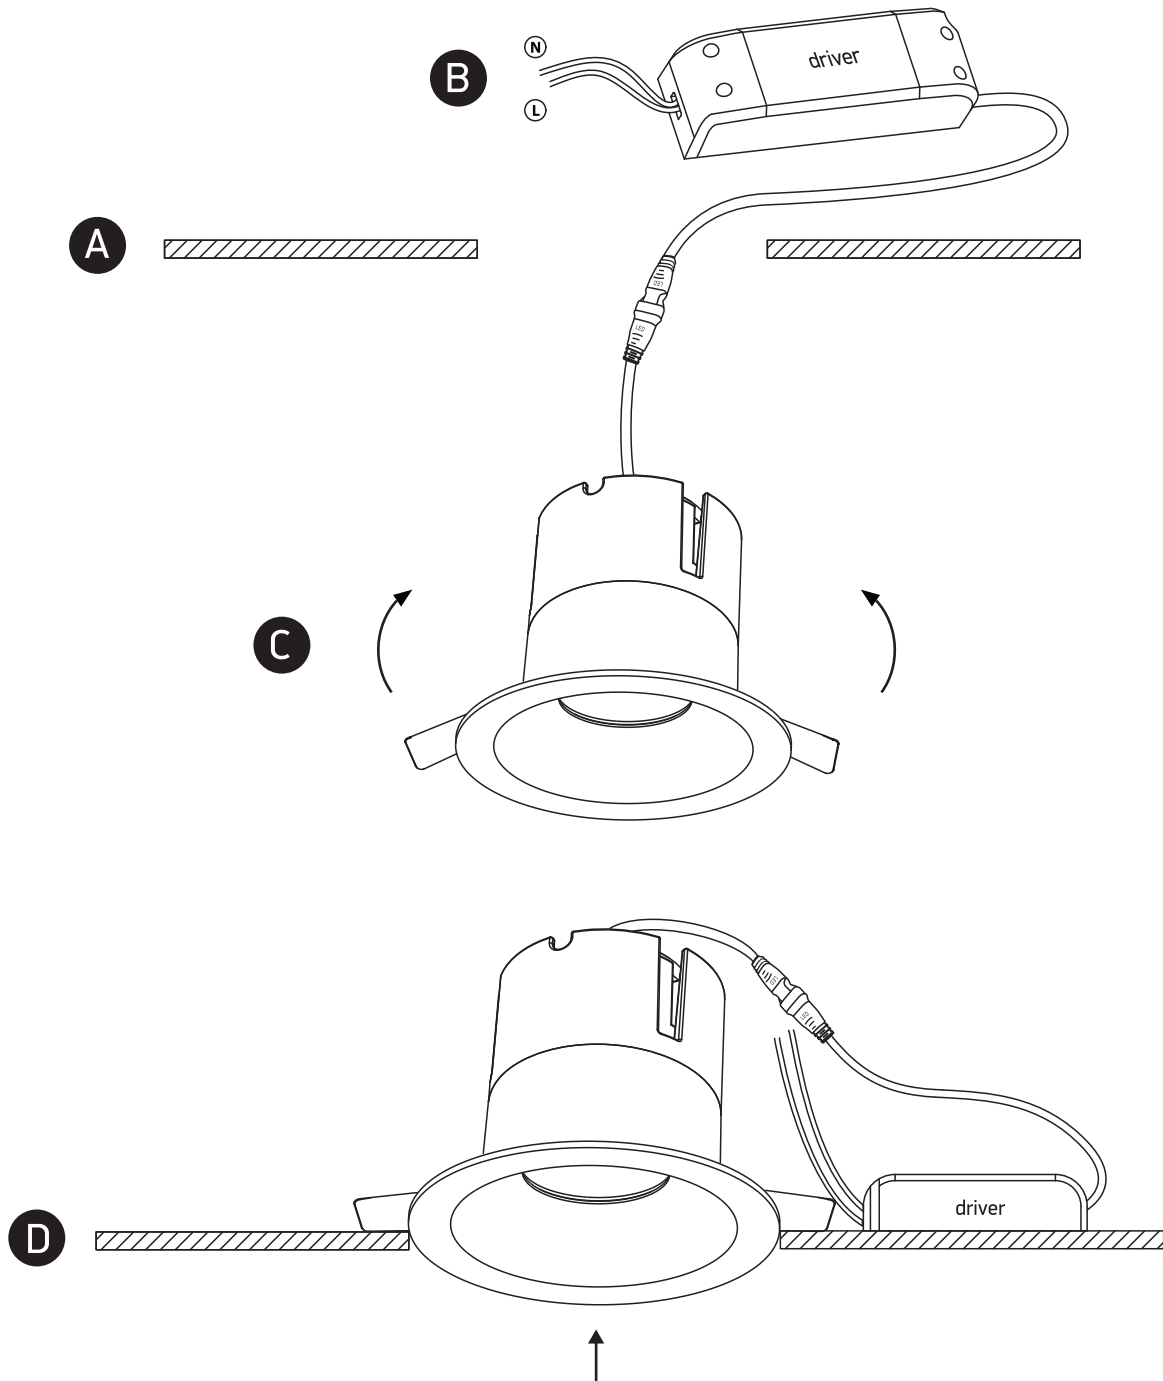

INSTALLATION MANUAL

10108D

ecolight

88mm

230V | COB LED | 8W | IP20 | Die cast

Complete with 300mA driver.

80 CRI

70mm

one
LIGHT

Warnings:

1. Make sure that the product is installed properly before connecting to electricity.
2. Do not cover the fitting.
3. Maintenance and installation should only be carried out by a professional electrician.