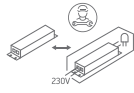

INSTALLATION MANUAL

10108D

ecolight

88mm

230V | COB LED | 8W | IP20 | Die cast

Complete with 300mA driver.

80 CRI

70mm

one
LIGHT

Warnings:

1. Make sure that the product is installed properly before connecting to electricity.
2. Do not cover the fitting.
3. Maintenance and installation should only be carried out by a professional electrician.