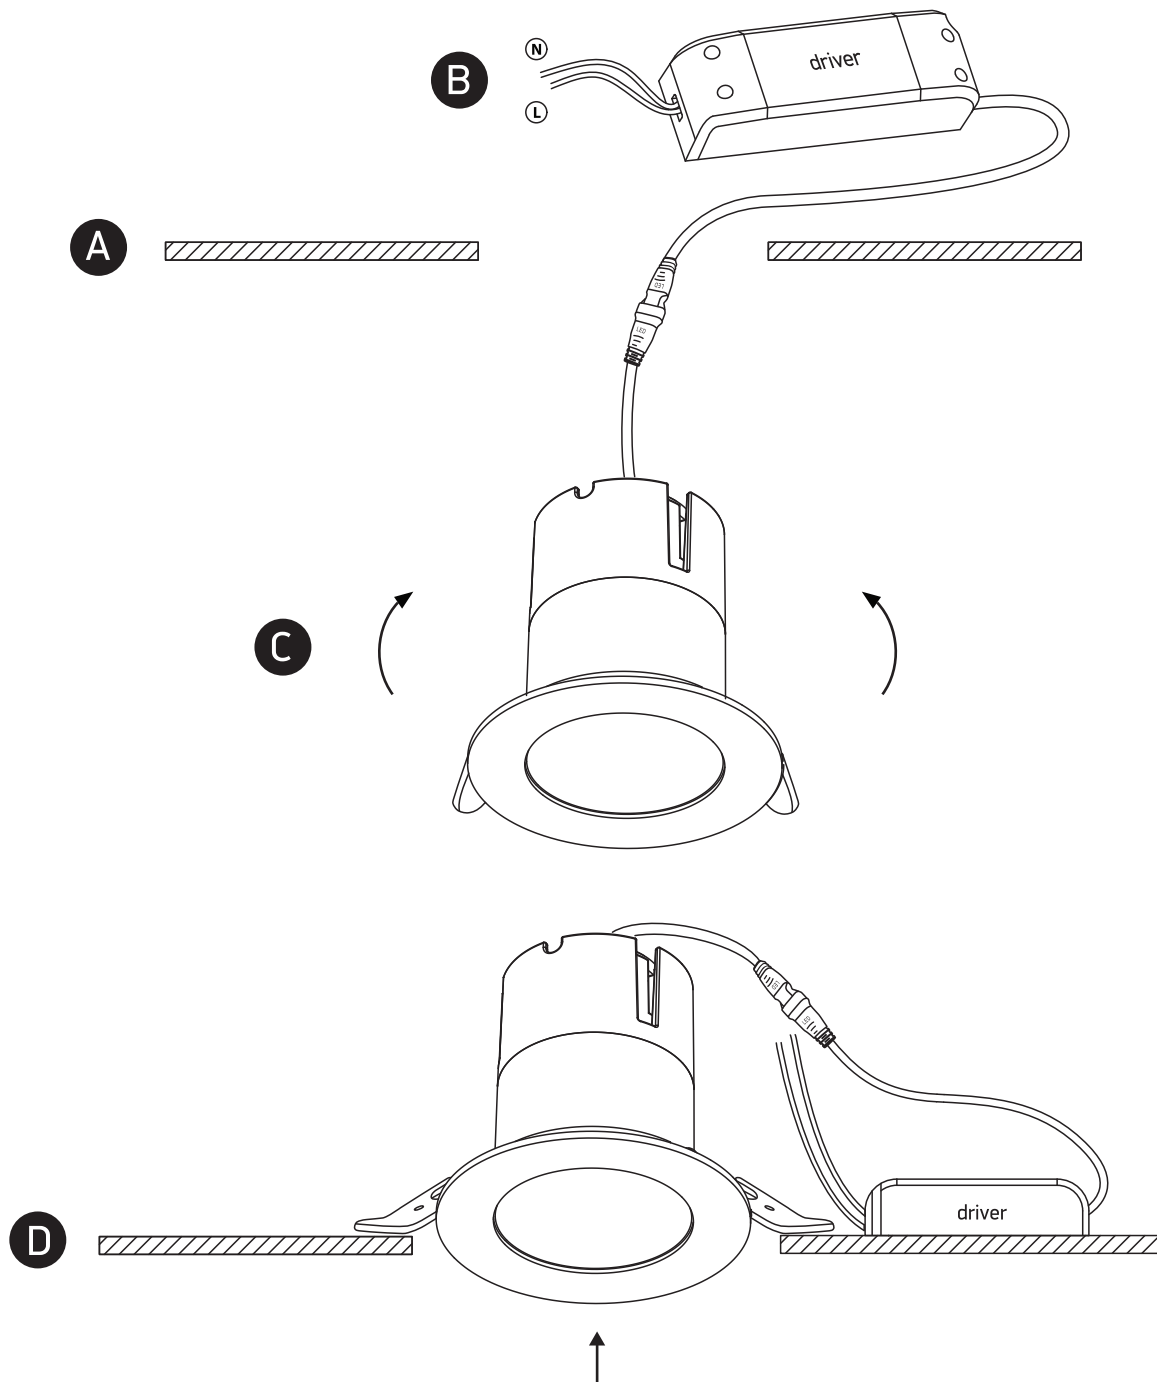

## 10108D1

**ecolight**

88mm

230V | COB LED | 8W | IP20 | Die cast  
Complete with 300mA driver.

80  
CRI

85mm

**one**  
L I G H T