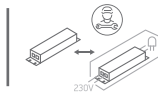

INSTALLATION MANUAL

10109D

ecolight

80
CRI

230V | SMD 2835 | 9W | IP20 | Die cast
Complete with 300mA driver.

A

CUTOUT HOLE: 110mm

B

C

*IP54 is the protection degree of the fitting under the ceiling. The fitting part hidden in the ceiling is IP20

Warnings:

1. Make sure that the product is installed properly before connecting to electricity.
2. Do not cover the fitting.
3. Maintenance and installation should only be carried out by a professional electrician.