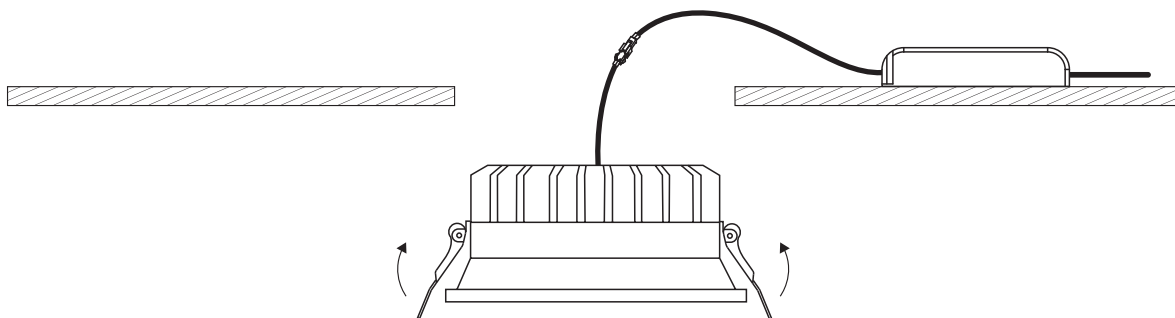

INSTALLATION MANUAL

10109D

ecolight

CE

RoHS
COMPLIANT

NOT
DIMMABLE

80
CRI

120mm

230V | SMD 2835 | 9W | IP20 | Die cast
Complete with 300mA driver.

110mm

70mm

50mm

one
LIGHT

A

CUTOUT HOLE: 110mm

B

C

*IP54 is the protection degree of the fitting under the ceiling. The fitting part hidden in the ceiling is IP20

Warnings:

1. Make sure that the product is installed properly before connecting to electricity.
2. Do not cover the fitting.
3. Maintenance and installation should only be carried out by a professional electrician.