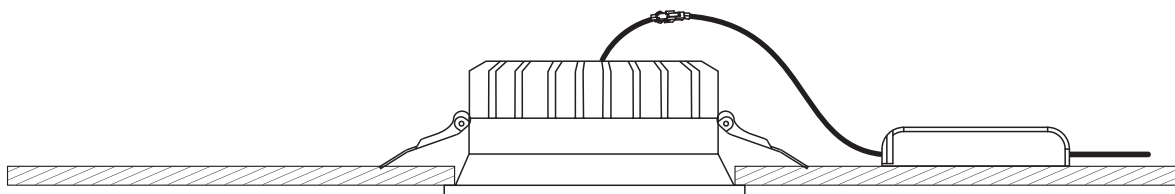

230V | SMD 2835 | 9W | IP20 | Die cast
Complete with 300mA driver.

110mm

70mm

50mm

one
LIGHT

A

CUTOUT HOLE: 110mm

B

C

*IP54 is the protection degree of the fitting under the ceiling. The fitting part hidden in the ceiling is IP20

Warnings:

1. Make sure that the product is installed properly before connecting to electricity.
2. Do not cover the fitting.
3. Maintenance and installation should only be carried out by a professional electrician.