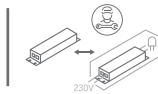

230V | SMD 2835 | 9W | IP20 | Die cast
Complete with 300mA driver.

110mm

70mm

50mm

one
LIGHT

A

CUTOUT HOLE: 110mm

B

C

*IP54 is the protection degree of the fitting under the ceiling. The fitting part hidden in the ceiling is IP20

Warnings:

1. Make sure that the product is installed properly before connecting to electricity.
2. Do not cover the fitting.
3. Maintenance and installation should only be carried out by a professional electrician.