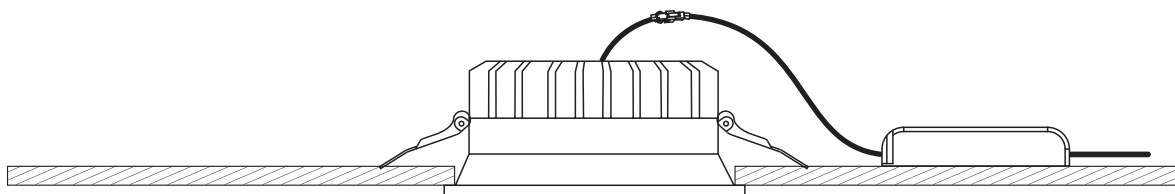

INSTALLATION MANUAL

10109D

ecolight

80
CRI

230V | SMD 2835 | 9W | IP20 | Die cast
Complete with 300mA driver.

A

CUTOUT HOLE: 110mm

B

C

*IP54 is the protection degree of the fitting under the ceiling. The fitting part hidden in the ceiling is IP20

Warnings:

1. Make sure that the product is installed properly before connecting to electricity.
2. Do not cover the fitting.
3. Maintenance and installation should only be carried out by a professional electrician.