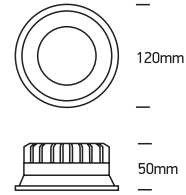

INSTALLATION MANUAL

10109D

ecolight

80
CRI

230V | SMD 2835 | 9W | IP20 | Die cast
Complete with 300mA driver.

A

CUTOUT HOLE: 110mm

B

C

*IP54 is the protection degree of the fitting under the ceiling. The fitting part hidden in the ceiling is IP20

Warnings:

1. Make sure that the product is installed properly before connecting to electricity.
2. Do not cover the fitting.
3. Maintenance and installation should only be carried out by a professional electrician.