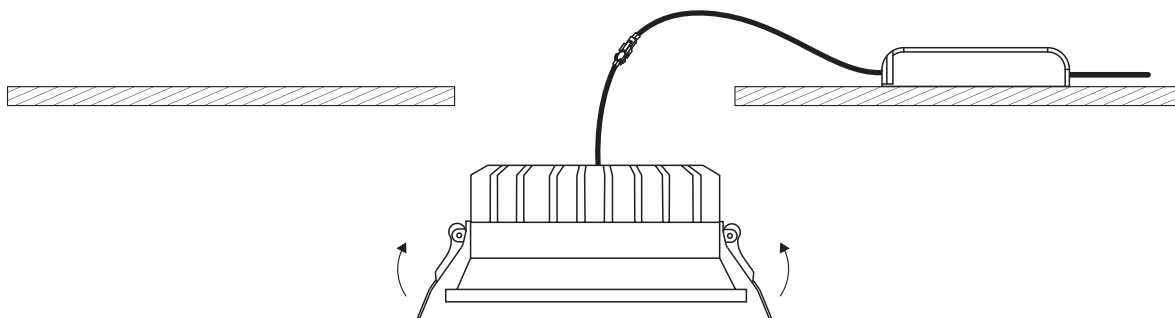

INSTALLATION MANUAL

10109D

ecolight

80
CRI

230V | SMD 2835 | 9W | IP20 | Die cast
Complete with 300mA driver.

A

CUTOUT HOLE: 110mm

B

C

*IP54 is the protection degree of the fitting under the ceiling. The fitting part hidden in the ceiling is IP20

Warnings:

1. Make sure that the product is installed properly before connecting to electricity.
2. Do not cover the fitting.
3. Maintenance and installation should only be carried out by a professional electrician.