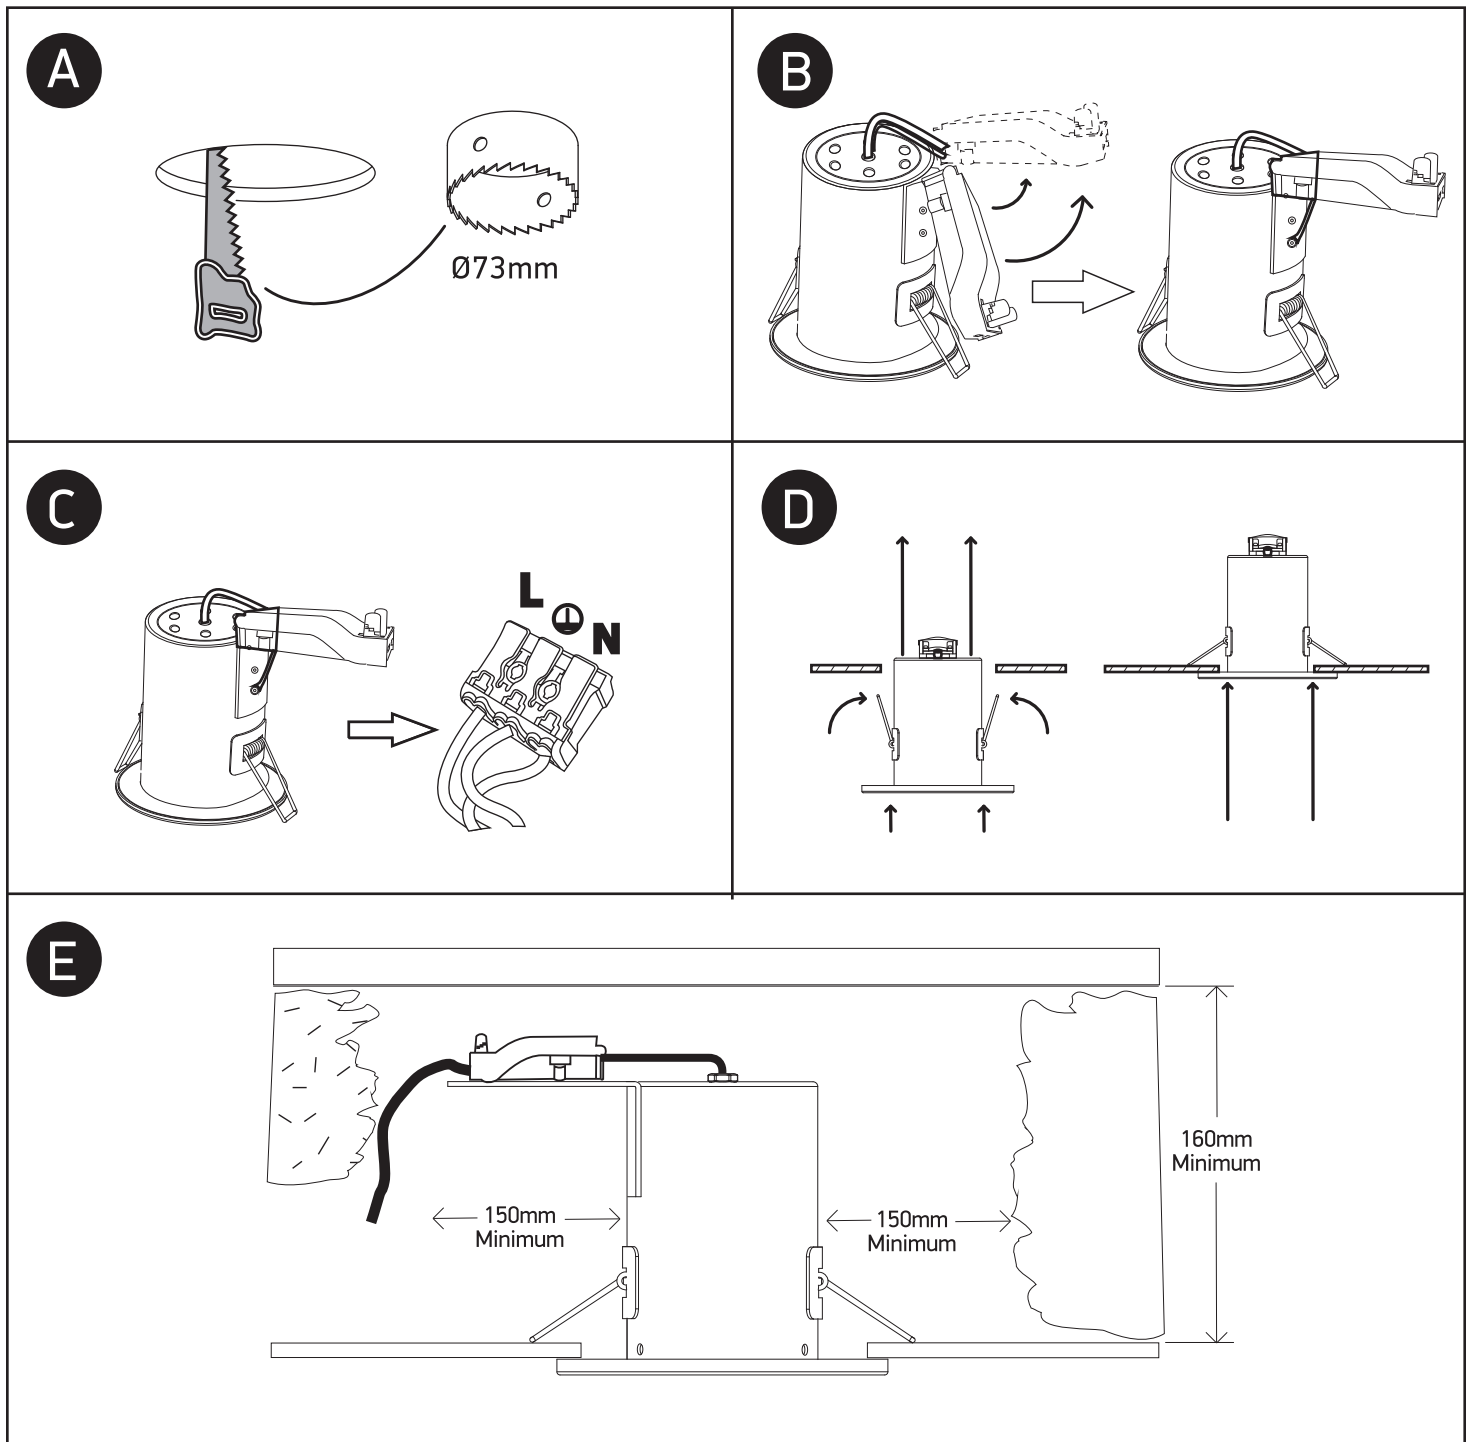

# INSTALLATION MANUAL

10109F

100-240V | 50W | MR16 | GU10 | IP65 | Fire rated | Die cast

## Warnings:

1. Make sure that the product is installed properly before connecting to electricity.
2. Do not cover the fitting.
3. Maintenance and installation should only be carried out by a professional electrician.