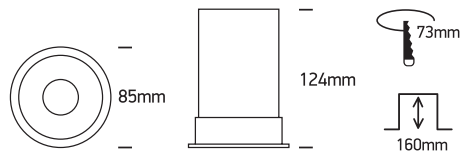

# INSTALLATION MANUAL

10109F

100-240V | 50W | MR16 | GU10 | IP65 | Fire rated | Die cast