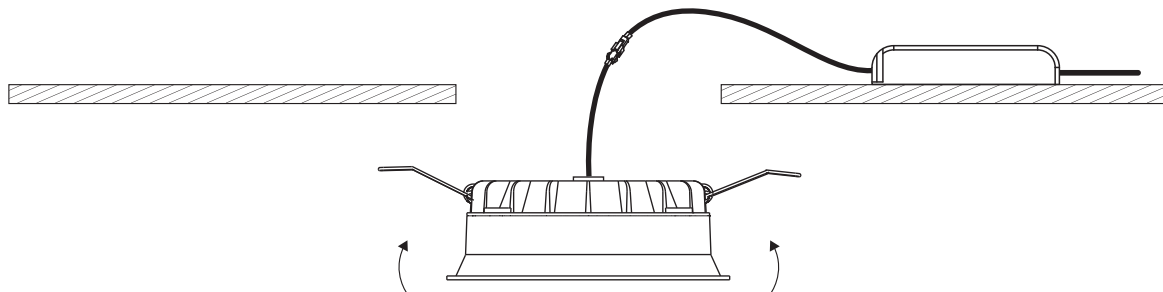

INSTALLATION MANUAL

10109FD

ecolight

DARK
LIGHT

07

RoHS
COMPLETE

NOT
DIMMABLE

120mm

50mm

230V | SMD 2835 | 9W | *IP54 | Die cast
Complete with 300mA driver.

80
CRI

A

CUTOUT HOLE: 111mm

B

C

*IP54 is the protection degree of the fitting under the ceiling. The fitting part hidden in the ceiling is IP20