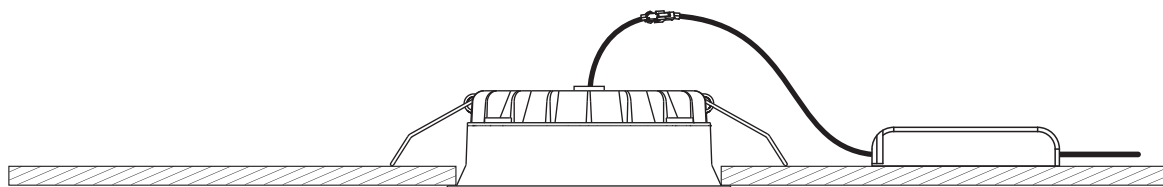

50mm

230V | SMD 2835 | 9W | *IP54 | Die cast
Complete with 300mA driver.

80
CRI

A

CUTOUT HOLE: 111mm

B

C

*IP54 is the protection degree of the fitting under the ceiling. The fitting part hidden in the ceiling is IP20