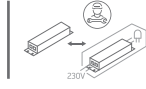

INSTALLATION MANUAL

10109FD

ecolight

DARK
LIGHT

120mm

50mm

230V | SMD 2835 | 9W | *IP54 | Die cast
Complete with 300mA driver.

80
CRI

A

CUTOUT HOLE: 111mm

B

C

*IP54 is the protection degree of the fitting under the ceiling. The fitting part hidden in the ceiling is IP20

Warnings:

1. Make sure that the product is installed properly before connecting to electricity.
2. Do not cover the fitting.
3. Maintenance and installation should only be carried out by a professional electrician.