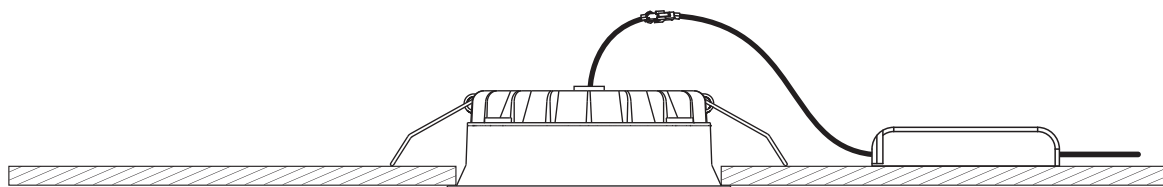

INSTALLATION MANUAL

10109FD

ecolight

DARK
LIGHT

120mm

50mm

230V | SMD 2835 | 9W | *IP54 | Die cast
Complete with 300mA driver.

80
CRI

A

CUTOUT HOLE: 111mm

B

C

*IP54 is the protection degree of the fitting under the ceiling. The fitting part hidden in the ceiling is IP20

Warnings:

1. Make sure that the product is installed properly before connecting to electricity.
2. Do not cover the fitting.
3. Maintenance and installation should only be carried out by a professional electrician.