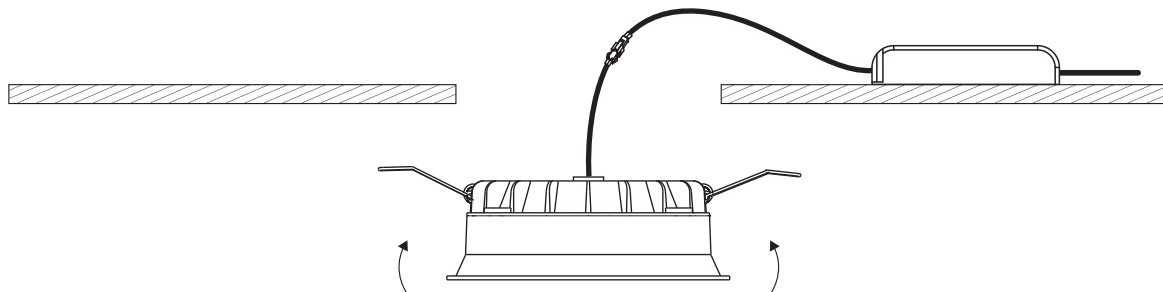

INSTALLATION MANUAL

10109FD

ecolight

DARK
LIGHT

120mm

50mm

230V | SMD 2835 | 9W | *IP54 | Die cast
Complete with 300mA driver.

80
CRI

A

CUTOUT HOLE: 111mm

B

C

*IP54 is the protection degree of the fitting under the ceiling. The fitting part hidden in the ceiling is IP20

Warnings:

1. Make sure that the product is installed properly before connecting to electricity.
2. Do not cover the fitting.
3. Maintenance and installation should only be carried out by a professional electrician.