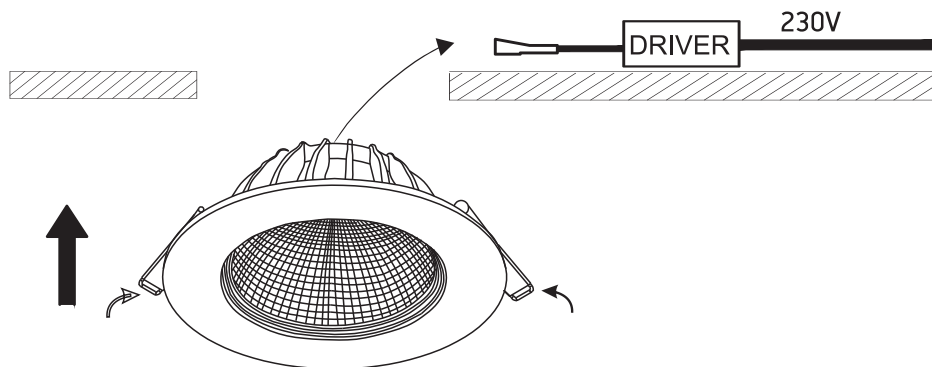

## 10110C

ecodownlight

109mm

90mm

230V | 10W | IP20 | Aluminium

Complete with LED driver

46mm

95mm

one  
LIGHT

A

CUTOUT HOLE: 95mm

B

C