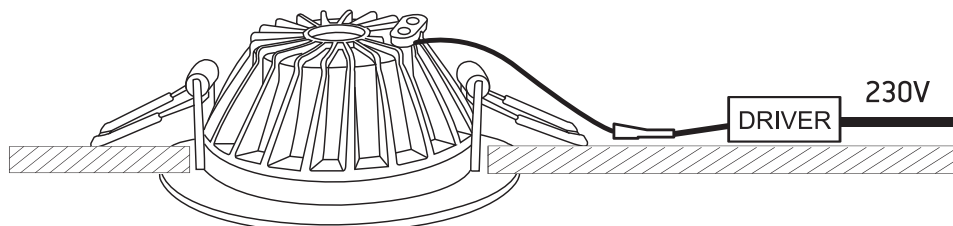

## 10110C

ecodownlight

109mm

90mm

230V | 10W | IP20 | Aluminium

Complete with LED driver

46mm

95mm

one  
LIGHT

A

CUTOUT HOLE: 95mm

B

C