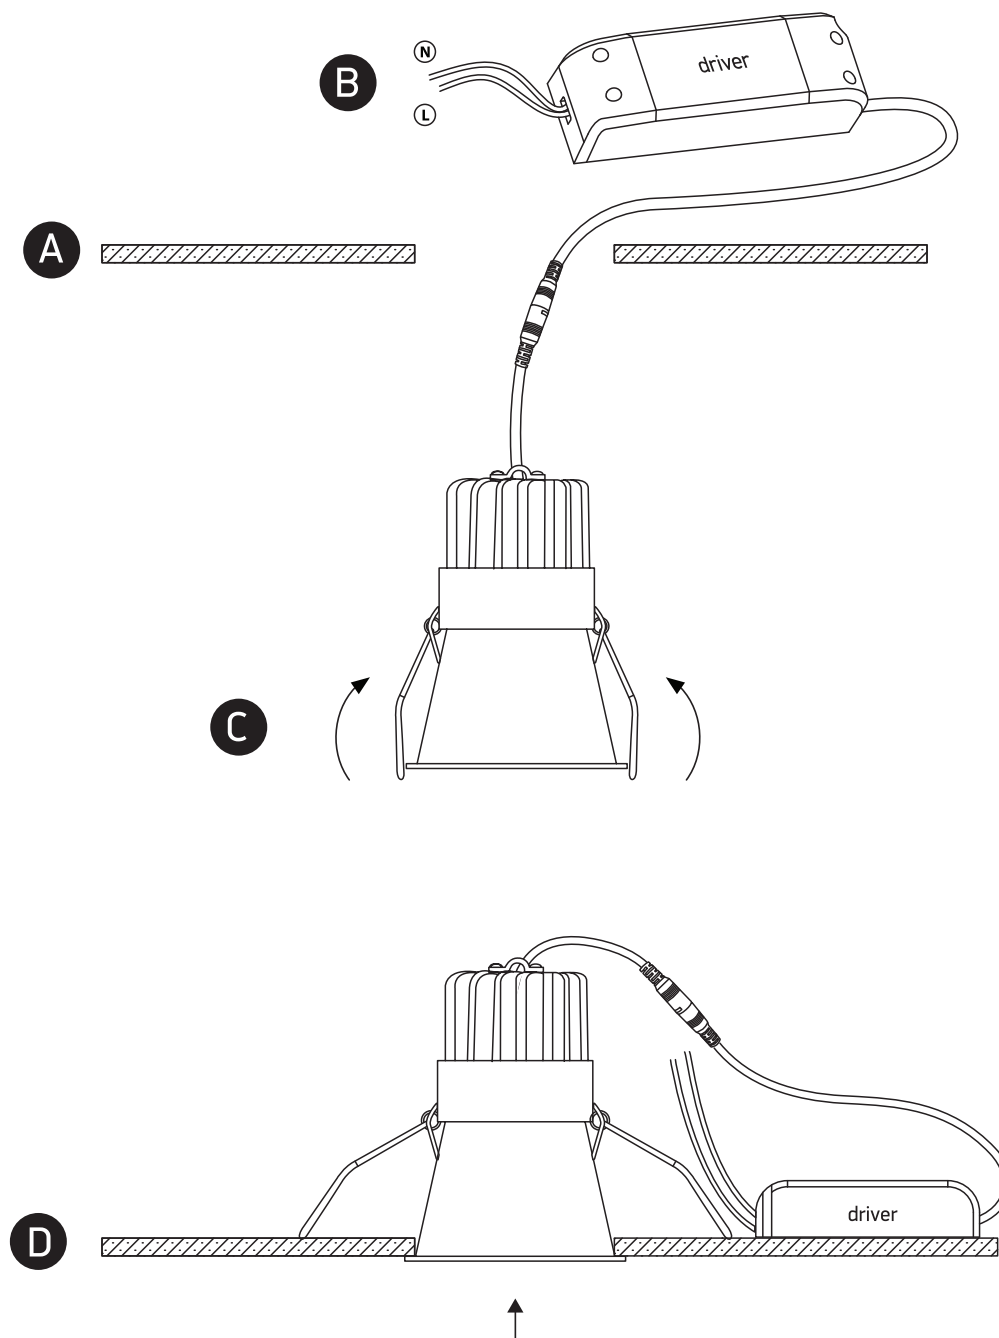

## 10110FD

**ecodownlight**

230V | COB LED | 10W | IP20 | Aluminium  
Complete with 300mA driver.

80  
CRI

### Warnings:

1. Make sure that the product is installed properly before connecting to electricity.
2. Do not cover the fitting.
3. Maintenance and installation should only be carried out by a professional electrician.