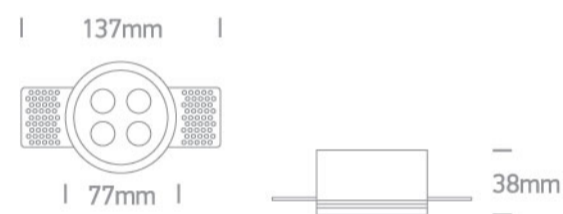

New 2022 Edition 3>Recessed Spots Fixed LED

10110HTR/W/W

10W Trimless Dark light recessed spot, IP20.

Complete with 700mA driver.

Complies with standard EN60598-1 and any other specific standards.

Downloads

Dimensions

Physical Specification

Item Group	New 2022 Edition 3
Family	Recessed Spots Fixed LED
Order Code	10110HTR/W/W
Colour	White
Material	Aluminium
Shape	Circular
Height	38mm
Diameter	77mm
Cutout Hole Diameter	78mm
Recessed trimless ceiling	Yes
Depth Required	80mm
Indoor	Yes

Illumination Data

Colour Temperature	3000K
Lumen Output	700lm
Light Efficiency	70lm/W
CRI	90
Beam Angle	38°
Illumination Diagram	
Dark Light	Yes

Packing Info

Pcs/Carton	40
Barcode	5291889074878
HS Code	9405413990