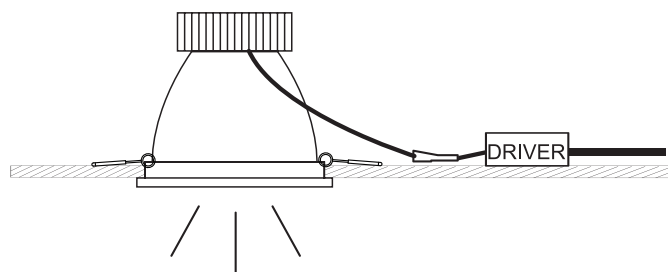

INSTALLATION MANUAL

10110K

ecodownlight

137mm

122mm

125mm

150mm

15cm

230V | 10W | IP53 | Die cast

Complete with dimmable LED driver

A

CUTOUT HOLE: 122mm

B

C

Warnings:

1. Make sure that the product is installed properly before connecting to electricity.
2. Do not cover the fitting.
3. Maintenance and installation should only be carried out by a professional electrician.