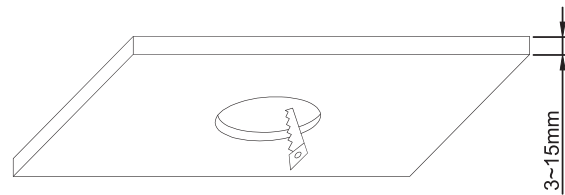

INSTALLATION MANUAL

10110K

ecodownlight

137mm

122mm

125mm

150mm

15cm

230V | 10W | IP53 | Die cast

Complete with dimmable LED driver

A

CUTOUT HOLE: 122mm

B

C

Warnings:

1. Make sure that the product is installed properly before connecting to electricity.
2. Do not cover the fitting.
3. Maintenance and installation should only be carried out by a professional electrician.