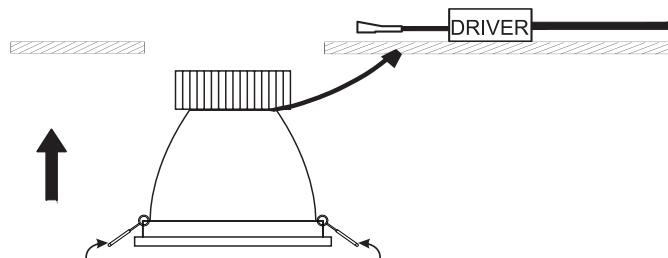

INSTALLATION MANUAL

10110K

ecodownlight

137mm

122mm

125mm

150mm

15cm

230V | 10W | IP53 | Die cast

Complete with dimmable LED driver

A

CUTOUT HOLE: 122mm

B

C

Warnings:

1. Make sure that the product is installed properly before connecting to electricity.
2. Do not cover the fitting.
3. Maintenance and installation should only be carried out by a professional electrician.