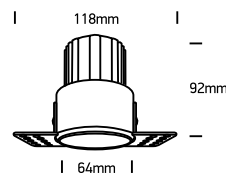

INSTALLATION MANUAL

10112BTR

ecolight

DARK LIGHT

700mA | COB LED | 12W | IP20 | Trimless | Aluminium
Requires 700mA driver.

90 CRI

one
LIGHT

Warnings: