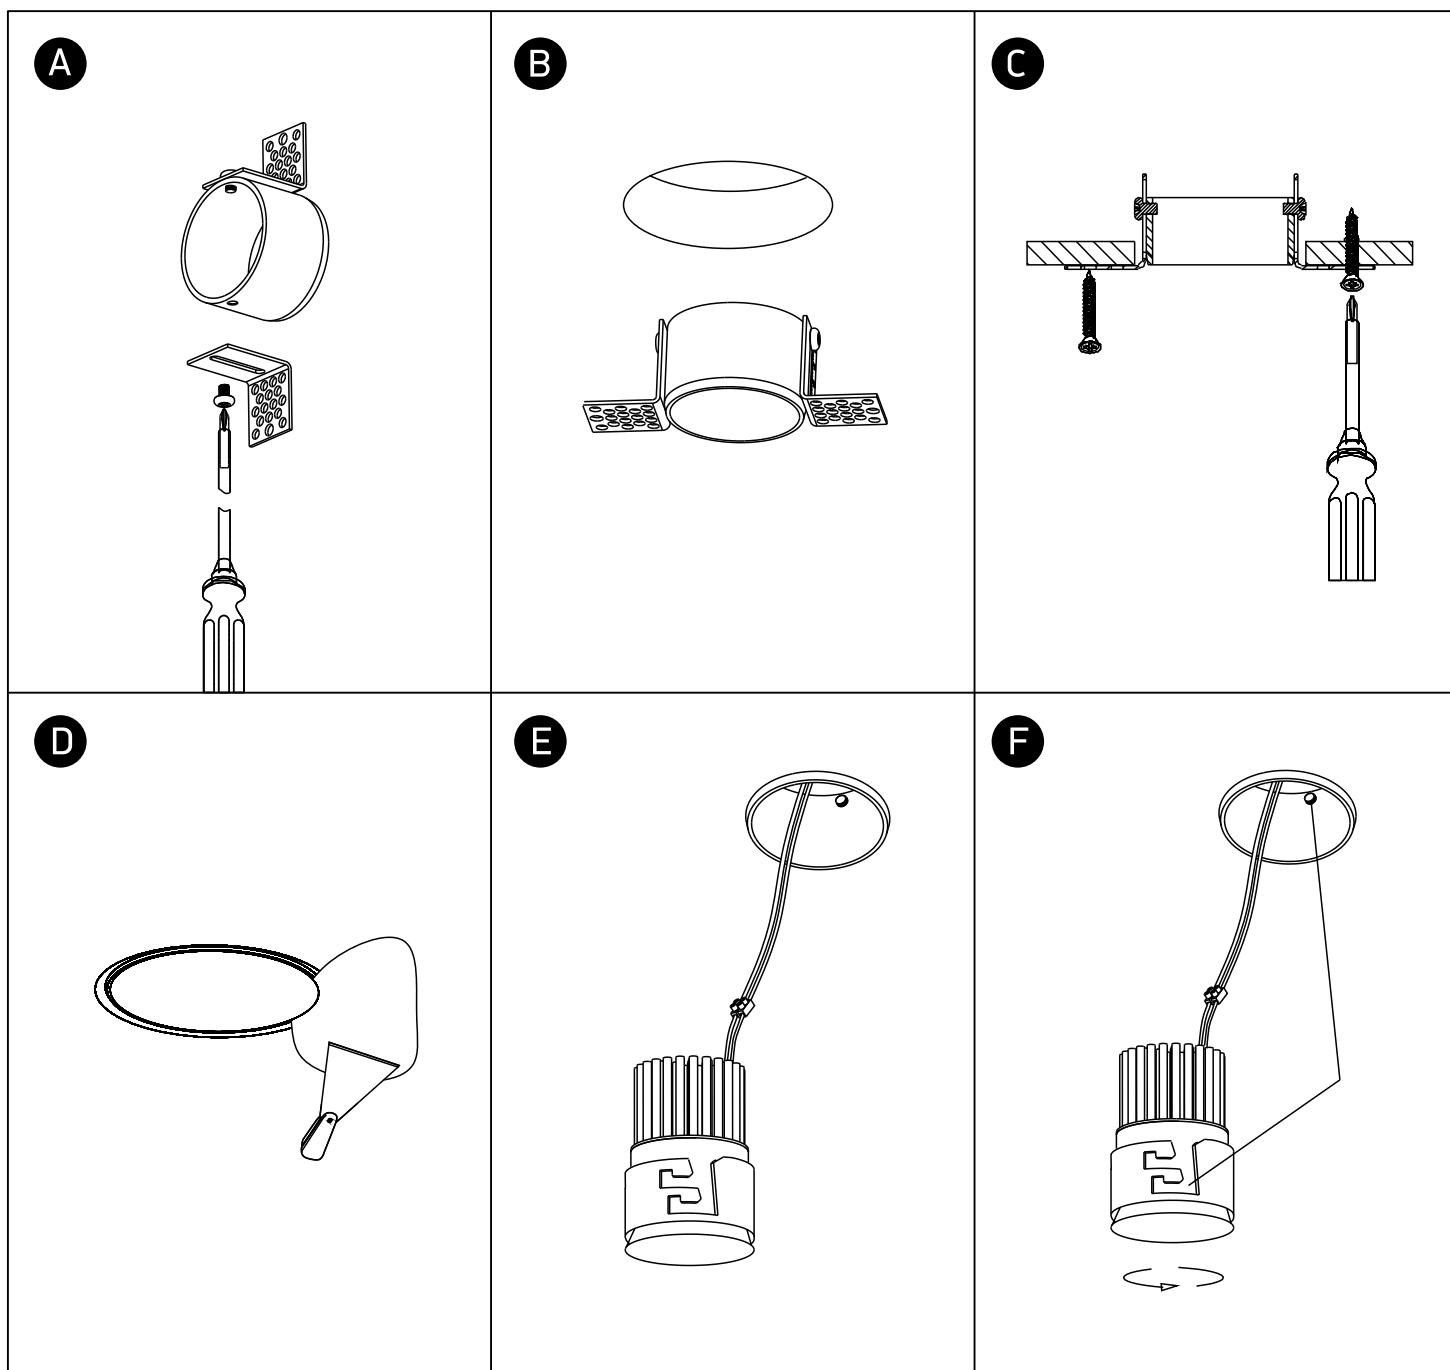

INSTALLATION MANUAL

10112BTR

ecolight

DARK LIGHT

700mA | COB LED | 12W | IP20 | Trimless | Aluminium
Requires 700mA driver.

90 CRI

one
LIGHT

Warnings:

1. Make sure that the product is installed properly before connecting to electricity.
2. Do not cover the fitting.
3. Maintenance and installation should only be carried out by a professional electrician.