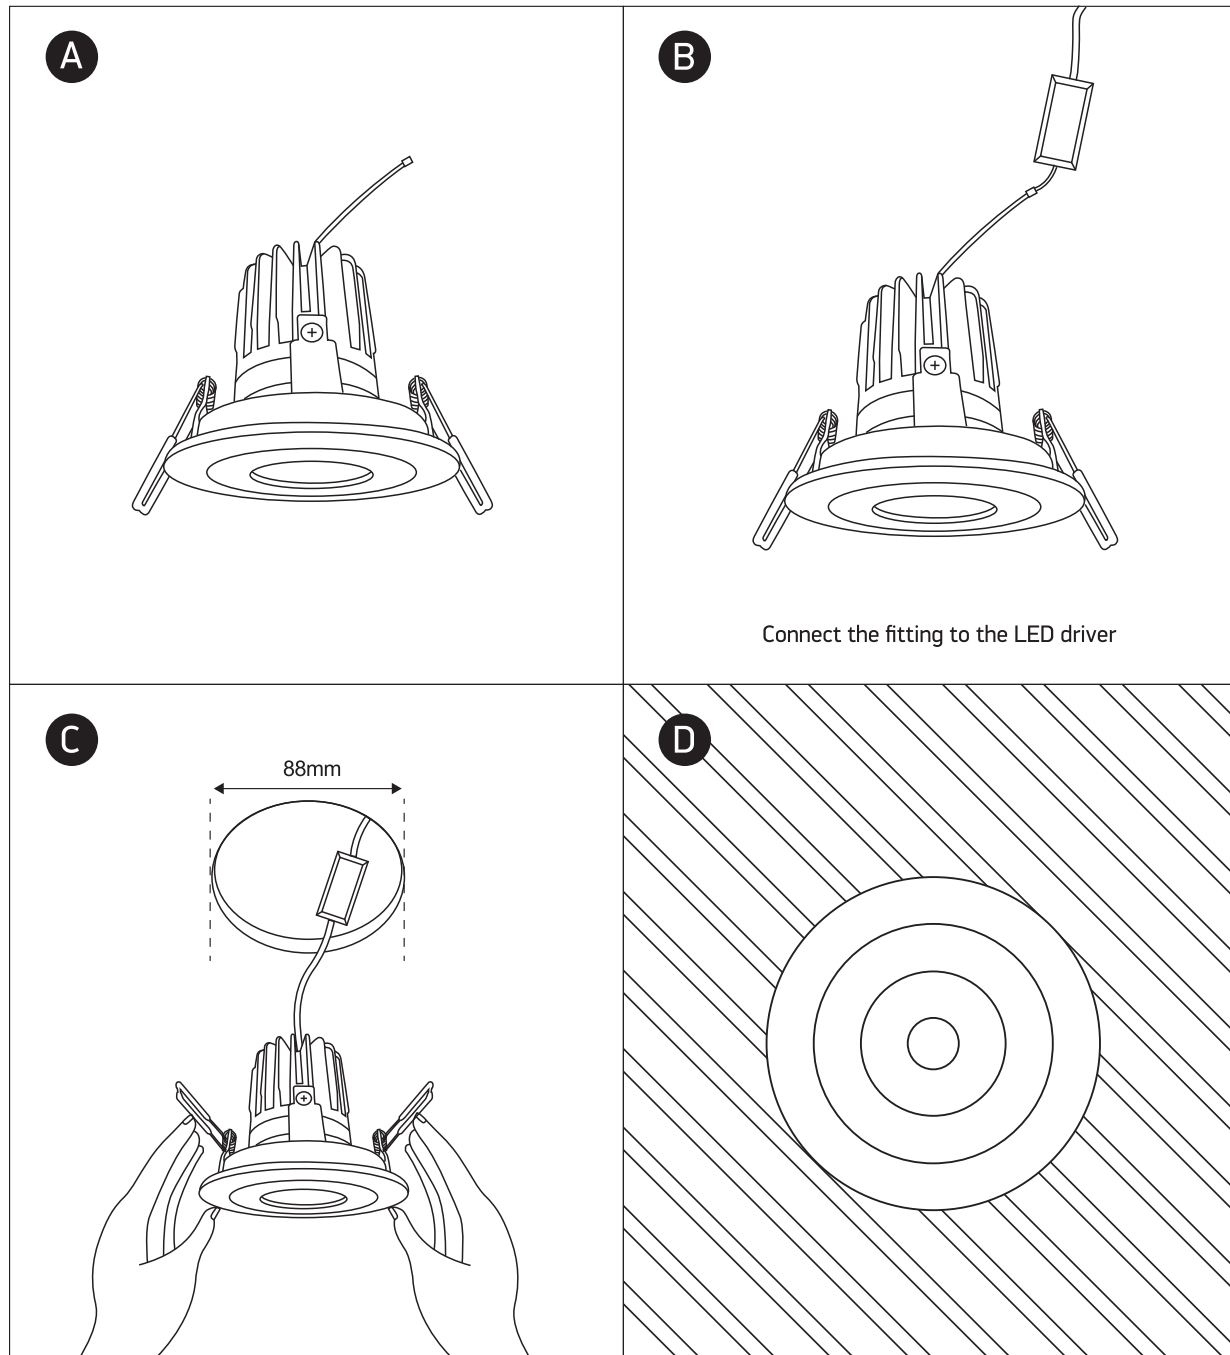

INSTALLATION MANUAL

10112H

ecolight

DARK LIGHT

80 CRI

700mA | 12W | IP20 | Aluminium

Requires 700mA driver.

100mm

100mm

89mm

40cm

one
LIGHT

Warnings:

1. Make sure that the product is installed properly before connecting to electricity.
2. Do not cover the fitting.
3. Maintenance and installation should only be carried out by a professional electrician.