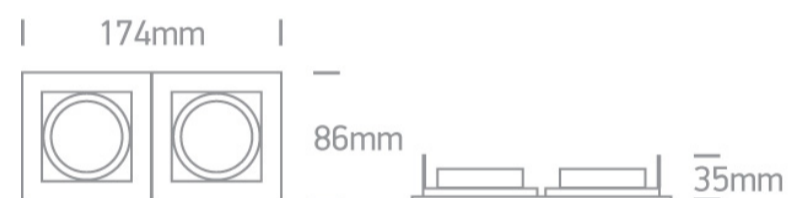

03 Recessed Spots Adjustable>The Natural Aluminium Square

51205B/AL

Natural Aluminium square Recessed adjustable MR16 spot with GU5.3 lampholder.

Complies with standard EN60598-1 and any other specific standards.

Downloads

Dimensions

Gallery

Physical Specification

Item Group

03 Recessed Spots Adjustable

Family

The Natural Aluminium Square

Length

174mm

Width	86mm
Height	35mm
Cutout Hole Width	77mm
Cutout Hole Length	167mm
Recessed Ceiling	Yes
Depth Required	70mm
Indoor	Yes
Adjustable	2 Directions

Electrical Characteristics

Fitting

Input Type	Constant Voltage
Input Voltage	12V AC/DC
Safety Class	
Power(Watts)	2x50W
IP Rating	IP20
Light Source	Replaceable lamp
Lamp Holder	GU5.3
Number of Lamps	2
Cable Length	40cm

Illumination Data

Illumination Diagram

Packing Info

Box Length	18,5cm
Box Width	9,5cm
Box Height	5cm
Box Weight	0.403kg

Pcs/Carton

25

Завантажено з e27.com.ua

Barcode