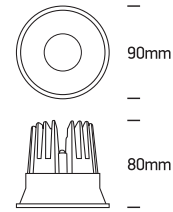

## 10112TD

**ecolight**

230V | COB LED | 12W | IP20 | Die cast  
Complete with 300mA driver.

**one**  
LIGHT