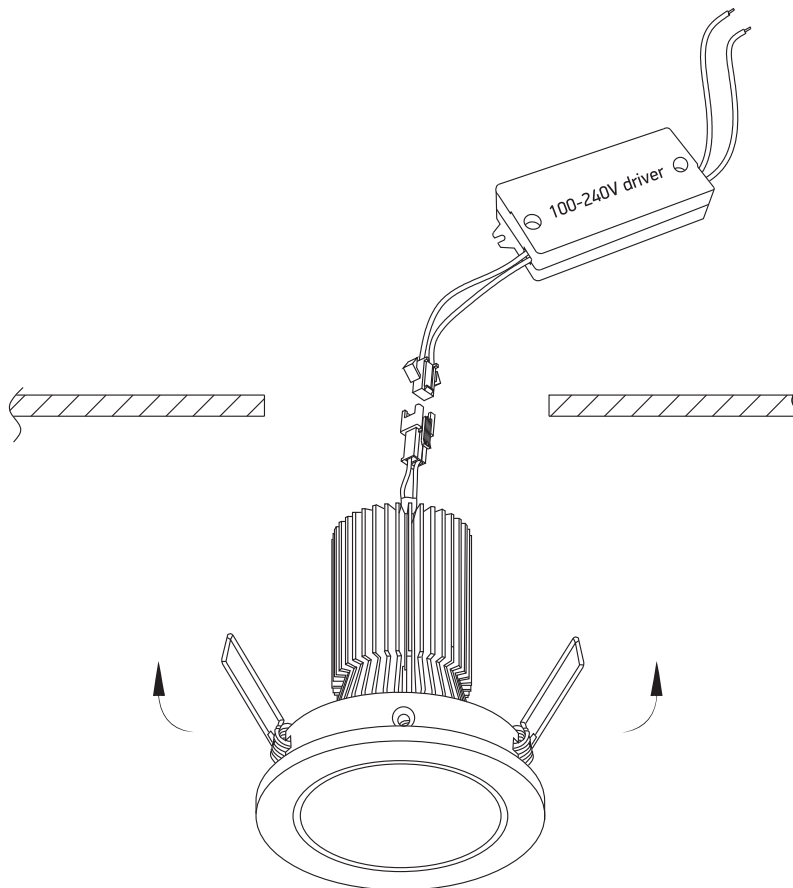

# INSTALLATION MANUAL

10113A

**ecodownlight**

Ra>80

110mm

100-240V | 15W | IP20 | Aluminium

Complete with driver

95mm

130mm

114mm

**one**  
LIGHT

**A**

CUTOUT HOLE: 95mm

**B**