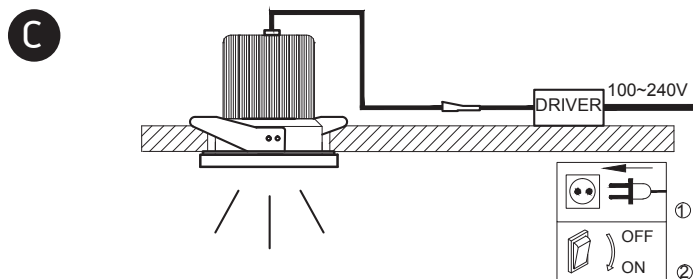

INSTALLATION MANUAL

10113P

ecoLED

100-240V | 15W | IP54 | Natural aluminium

Complete with LED driver

one
LIGHT

Warnings:

1. Make sure that the product is installed properly before connecting to electricity.
2. Do not cover the fitting.
3. Maintenance and installation should only be carried out by a professional electrician.