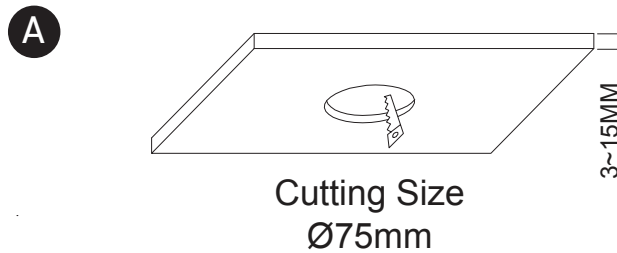

INSTALLATION MANUAL

10113P

ecoLED

100-240V | 15W | IP54 | Natural aluminium

Complete with LED driver

one
LIGHT

Warnings:

1. Make sure that the product is installed properly before connecting to electricity.
2. Do not cover the fitting.
3. Maintenance and installation should only be carried out by a professional electrician.