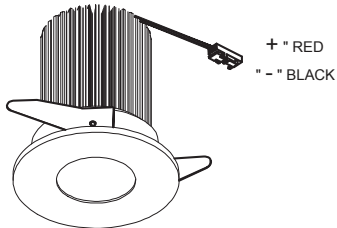

INSTALLATION MANUAL

10113P

ecoLED

100-240V | 15W | IP54 | Natural aluminium

Complete with LED driver

one
LIGHT

Warnings:

1. Make sure that the product is installed properly before connecting to electricity.
2. Do not cover the fitting.
3. Maintenance and installation should only be carried out by a professional electrician.