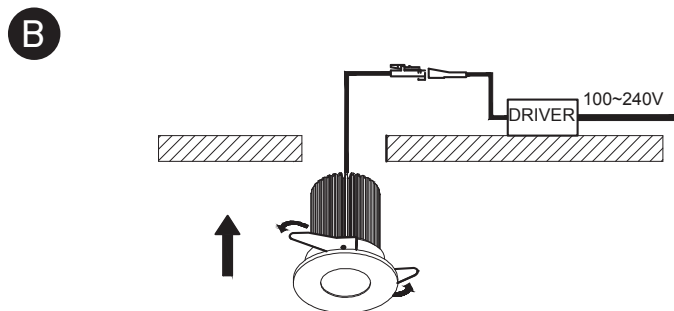

INSTALLATION MANUAL

10113P

ecoLED

100-240V | 15W | IP54 | Natural aluminium

Complete with LED driver

one
LIGHT

Warnings:

1. Make sure that the product is installed properly before connecting to electricity.
2. Do not cover the fitting.
3. Maintenance and installation should only be carried out by a professional electrician.