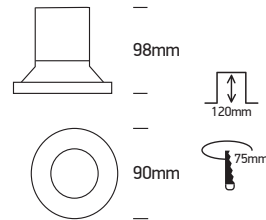

INSTALLATION MANUAL

10113P

ecoLED

100-240V | 15W | IP54 | Natural aluminium

Complete with LED driver

one
LIGHT

Warnings:

1. Make sure that the product is installed properly before connecting to electricity.
2. Do not cover the fitting.
3. Maintenance and installation should only be carried out by a professional electrician.