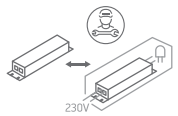

INSTALLATION MANUAL

10113UV

LED
BUILT IN

UGR19

135mm

48mm

one
LIGHT

230V | SMD 2835 | 13W | IP44 | Adjustable CCT | Die cast

Complete with 300mA driver.

80
CRI

B

N

L

A

Adjustable CCT
6000K-4000K-3000K

C

D

Warnings:

1. Make sure that the product is installed properly before connecting to electricity.
2. Do not cover the fitting.
3. Maintenance and installation should only be carried out by a professional electrician.